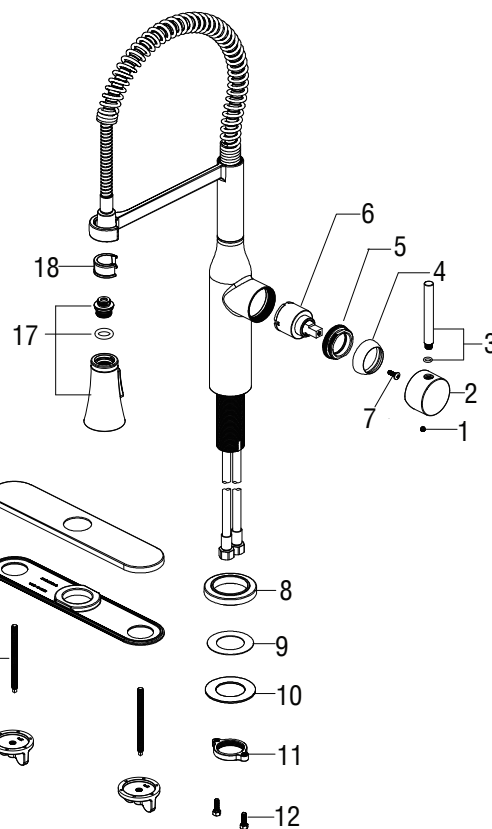

Parts Breakdown

Single Handle Pre-Rinse Kitchen Faucet

PROFLO®

PFXC5012

PFXC5012CP

Model Numbers

PFXC5012CP Chrome

PFXC5012BN Brushed Nickel

* Specify Finish

No.	Item	Part Number
1	Screw	RP50002*
2	Handle seat	RP17126*
3	Handle	RP13334*
4	Cap	RP80132*
5	Bonnet	RP70304
6	Cartridge	PF3357061
7	Screw	RP50015
8	Flange	RP80333*
9	Washer	RP64131
10	Washer	RP64111
11	Nut	RP56077
12	Screw	RP50004
13	Mounting Nut	RP56036
14	Bolt	RP50071
15	Base Plate	RP80328

No.	Item	Part Number
16	Escutcheon	RP80332*
17	Sprayhead	RP38340*
18	Inverter	RP70378

Warranty and Codes

This product comes complete with installation, operating, care and maintenance instructions. This PROFLO faucet carries a limited lifetime warranty when installed in residential applications. The warranty is five years in commercial applications. This product meets ASME: A112.18.1.