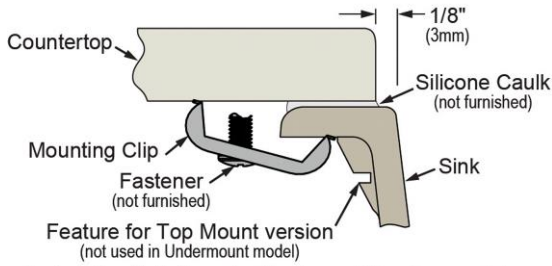

Installation Profile:

UNDERMOUNT - 1/8" REVEAL

Designed to affix to the underside of any solid surface countertop.

UNDERMOUNT - 1/8" REVEAL

Designed to affix to the underside of any solid surface countertop.