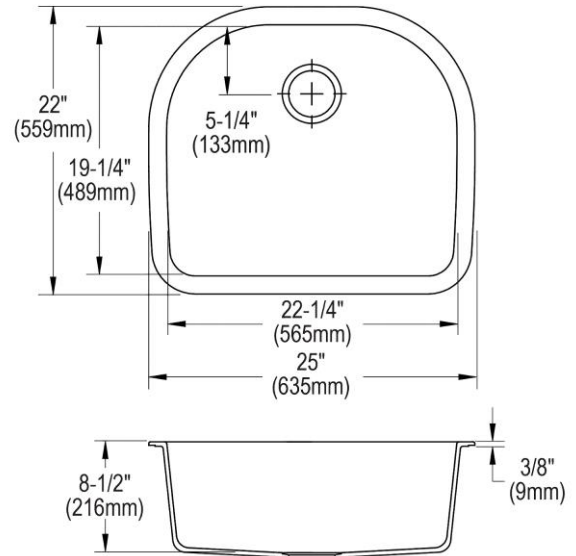

PART: _____ QTY: _____
PROJECT: _____
CONTACT: _____
DATE: _____
NOTES: _____
APPROVAL: _____

In keeping with our policy of continuing product improvement, Elkay reserves the right to change product specifications without notice. Please visit [elkay.com](#) for the most current version of Elkay product specification sheets. This specification describes an Elkay product with design, quality, and functional benefits to the user. When making a comparison of other producers' offerings, be certain these features are not overlooked.