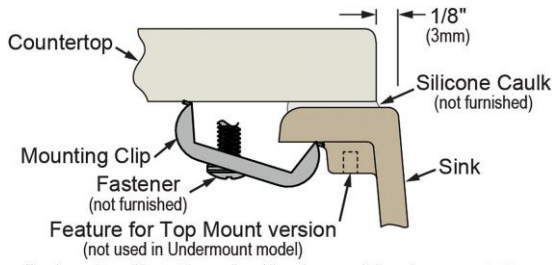

Installation Profile:

UNDERMOUNT - 1/8" REVEAL

Designed to affix to the underside of any solid surface countertop.

UNDERMOUNT - 1/8" REVEAL

Designed to affix to the underside of any solid surface countertop.