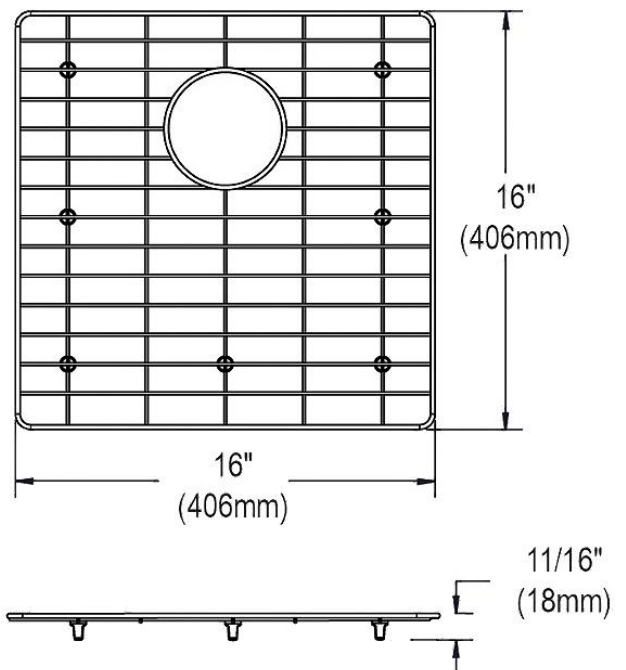

AMERICAN PRIDE. A LIFETIME TRADITION.

Like your family, the Elkay family has values and traditions that endure. For almost a century, Elkay has been a family-owned and operated company, providing thousands of jobs that support our families and communities.

[Clean and Care Manual (PDF)](#)

[Clean and Care Manual (PDF)](#)

[Installation Instructions (PDF)](#)

[Warranty (PDF)](#)