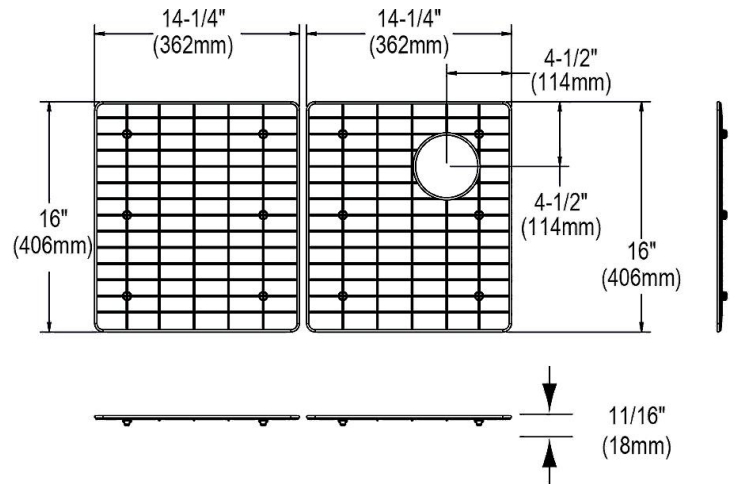

AMERICAN PRIDE. A LIFETIME TRADITION.

Like your family, the Elkay family has values and traditions that endure. For almost a century, Elkay has been a family-owned and operated company, providing thousands of jobs that support our families and communities.

[Clean and Care Manual (PDF)](#)

[Clean and Care Manual (PDF)](#)

[Installation Instructions (PDF)](#)

[Warranty (PDF)](#)