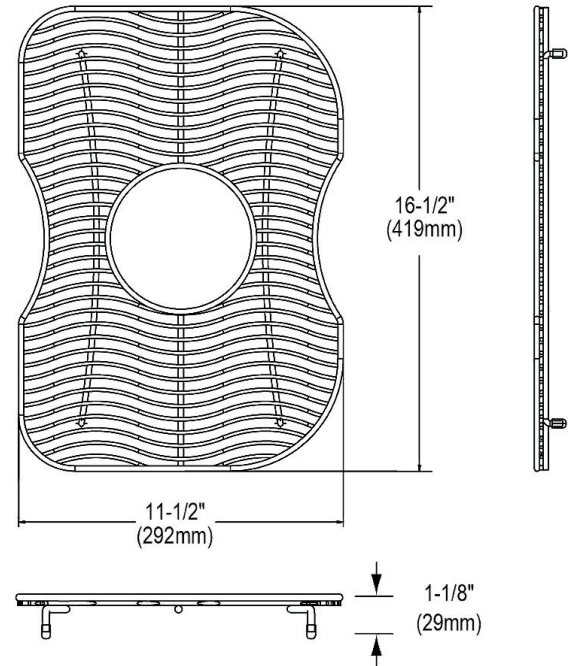

AMERICAN PRIDE. A LIFETIME TRADITION.

Like your family, the Elkay family has values and traditions that endure. For almost a century, Elkay has been a family-owned and operated company, providing thousands of jobs that support our families and communities.

[Clean and Care Manual (PDF)](#)

[Clean and Care Manual (PDF)](#)

[Warranty (PDF)](#)