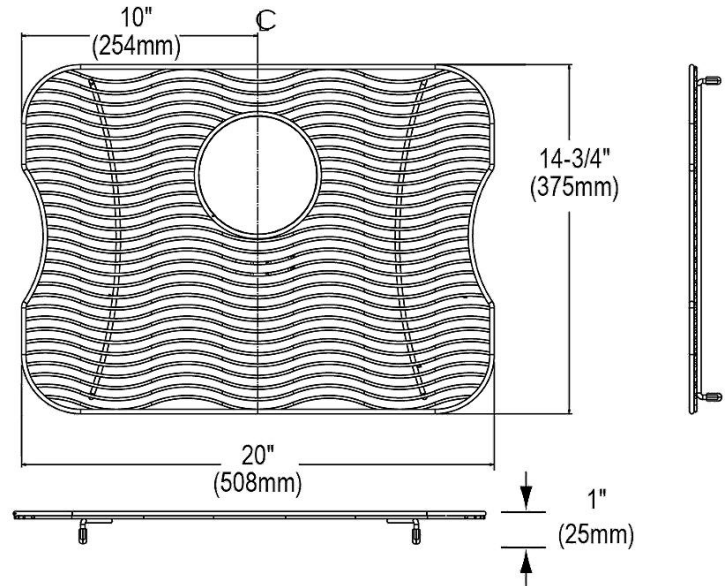

AMERICAN PRIDE. A LIFETIME TRADITION.

Like your family, the Elkay family has values and traditions that endure. For almost a century, Elkay has been a family-owned and operated company, providing thousands of jobs that support our families and communities.

[Clean and Care Manual (PDF)](#)

[Clean and Care Manual (PDF)](#)

[Warranty (PDF)](#)