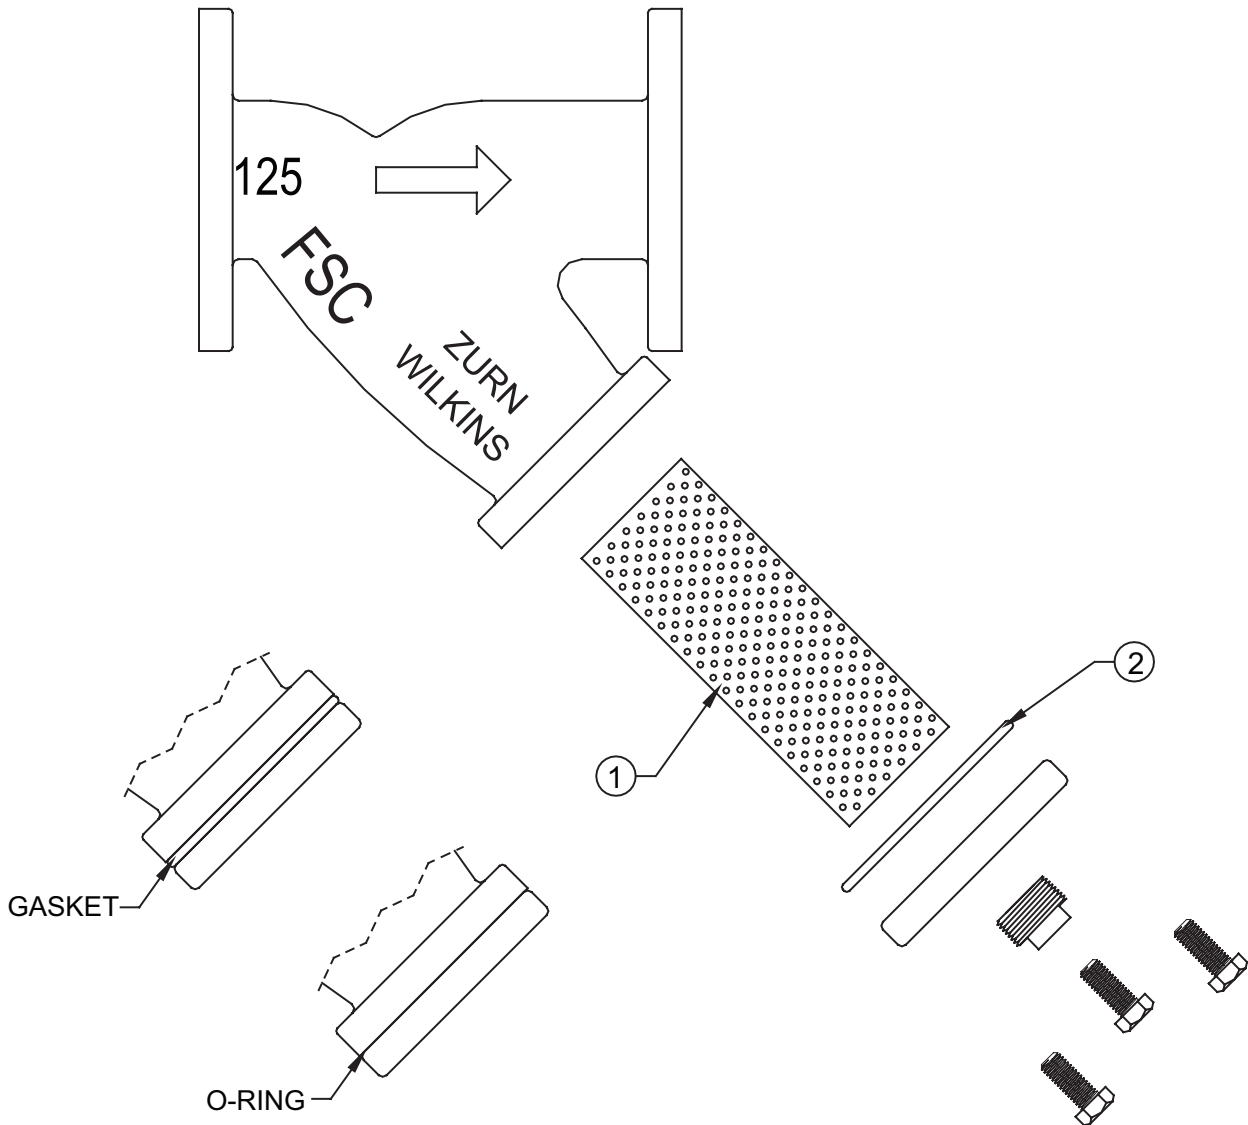

MODEL FSC

2-1/2", 3", 4", 6", 8", 10"

Item No.	Description	2-1/2"	3"	4"	6"	8"	10"
1	SCREEN	FS7-41	FS8-41	FS9-41	FS10-41	FS11-41	FS12-41
2	GASKET	FS7-13	FS8-13	FS9-13	FS10-13	FS11-13	N/A
2	O-RING	N/A	N/A	249N	263N	377N	FS12-13

VERIFY WHETHER A GASKET OR O-RING ARE NEEDED ON 4", 6" AND 8" SIZES