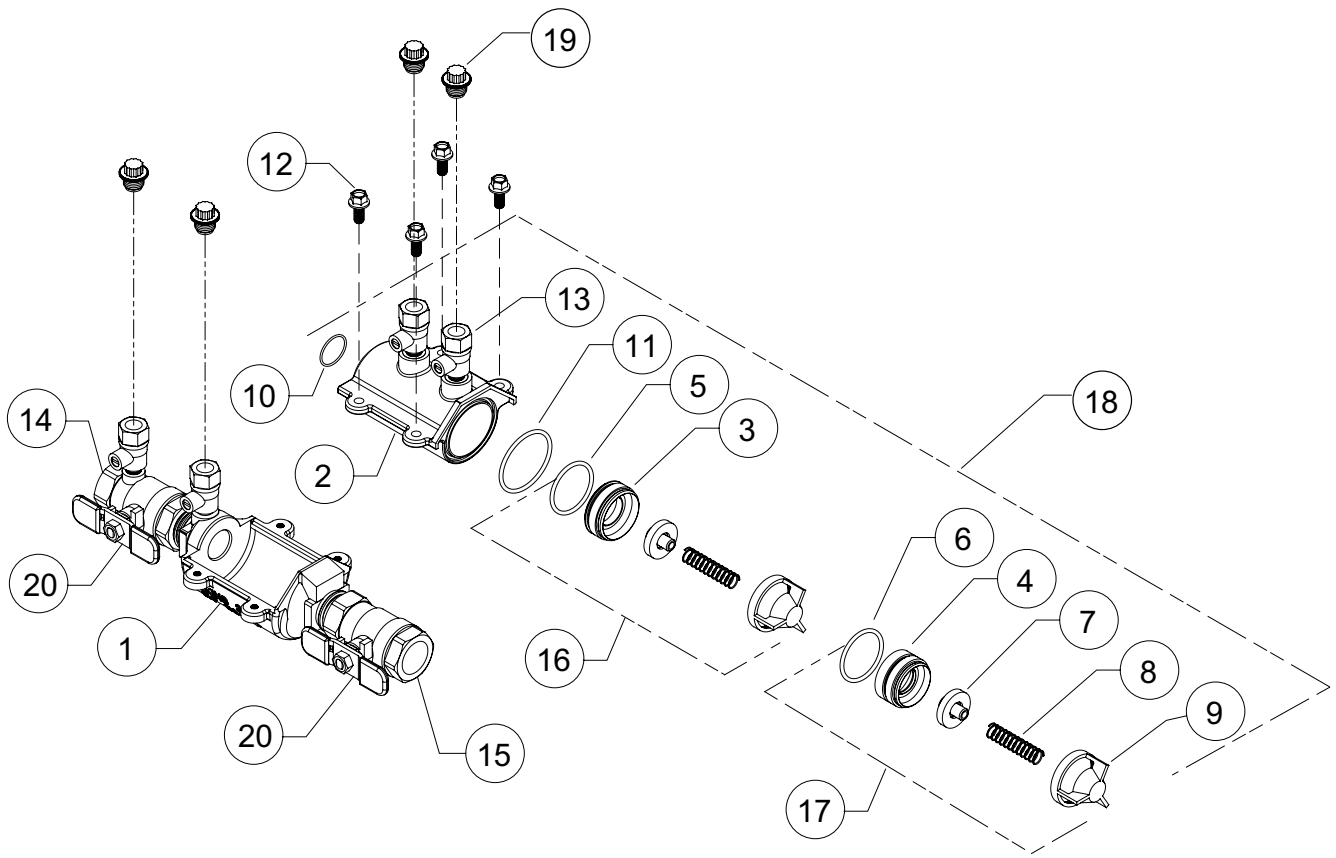

MODEL 350XL and 350

Parts Drawing

RK34-350BOF
RK1-350BOF

Repair Kit, Ball Valve Handles

REPAIR KIT,	RK34-BVHDXL 3/4"	RK1-BVHDXL 1"	REPAIR KIT,	RK34-BVHD 1/2"-3/4"	RK1-BVHD 1"
Description	Part Number	Qty.	Description	Part Number	Qty.
GREEN BALL VLV. HANDLE & NUT	852-6XL	2	BLUE BALL VLV. HANDLE & NUT	852-6	2
				853-6	2