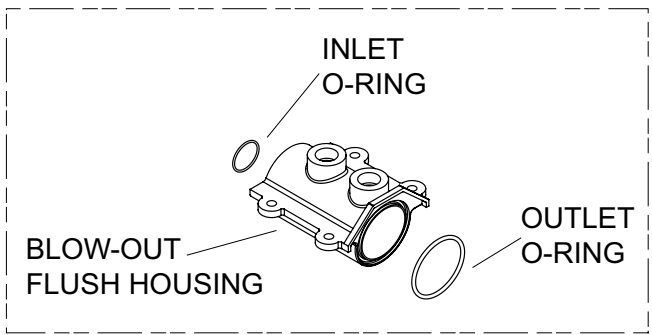

MODEL 350XL and 350

Parts Drawing

RK34-350BOF
RK1-350BOF

Repair Kit, Ball Valve Handles

REPAIR KIT,	RK34-BVHDXL 3/4"	RK1-BVHDXL 1"	REPAIR KIT,	RK34-BVHD 1/2"-3/4"	RK1-BVHD 1"
Description	Part Number	Qty.	Description	Part Number	Qty.
GREEN BALL VLV. HANDLE & NUT	852-6XL	2	BLUE BALL VLV. HANDLE & NUT	852-6	2
				853-6	2