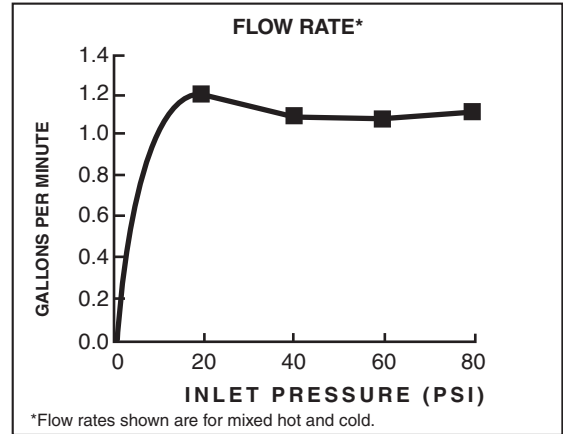

PORTSMOUTH®
TWO-HANDLE WIDESPREAD LAVATORY FAUCET
WITH BRASS TRADITIONAL SPOUT

CODES AND STANDARDS

These products meet or exceed the following codes and standards:

- **ASME A112.18.1**
- **CSA B125.1**
- **NSF 61/Section 9 and Annex G**

	Product Number	Description	Finish Options		
			Polished Chrome	Oil Rubbed Bronze	PVD Satin Nickel
			002	224	295
	7415.801	Portsmouth Widespread with Metal Speed Connect® pop-up drain. Metal lever handles.			
	7415.821	Portsmouth Widespread with Metal Speed Connect pop-up drain. Metal cross handles.			

Meets the American Disabilities Act Guidelines and **ANSI A117.1** Requirements for the physically challenged.

AERATOR MODIFICATIONS***	Parts Suffix**
0.5 gpm (1.9 Lpm) PCA* Spray	___F05
0.5 gpm (1.9 Lpm) Vandal Resistant PCA Spray	___V05
1.0 gpm (3.8 Lpm) PCA Aerator	___F10
1.0 gpm (3.8 Lpm) Vandal Resistant PCA Aerator	___V10
1.2 gpm (4.5 Lpm) Vandal Resistant PCA Aerator	___V12
1.5 gpm (5.7 Lpm) Vandal Resistant PCA Aerator	___V15

*PCA — Pressure Compensating

To modify a product, add suffix after the 4th digit (ex. 2064F05**101.002)

***Modified product models are **NOT** WaterSense certified.