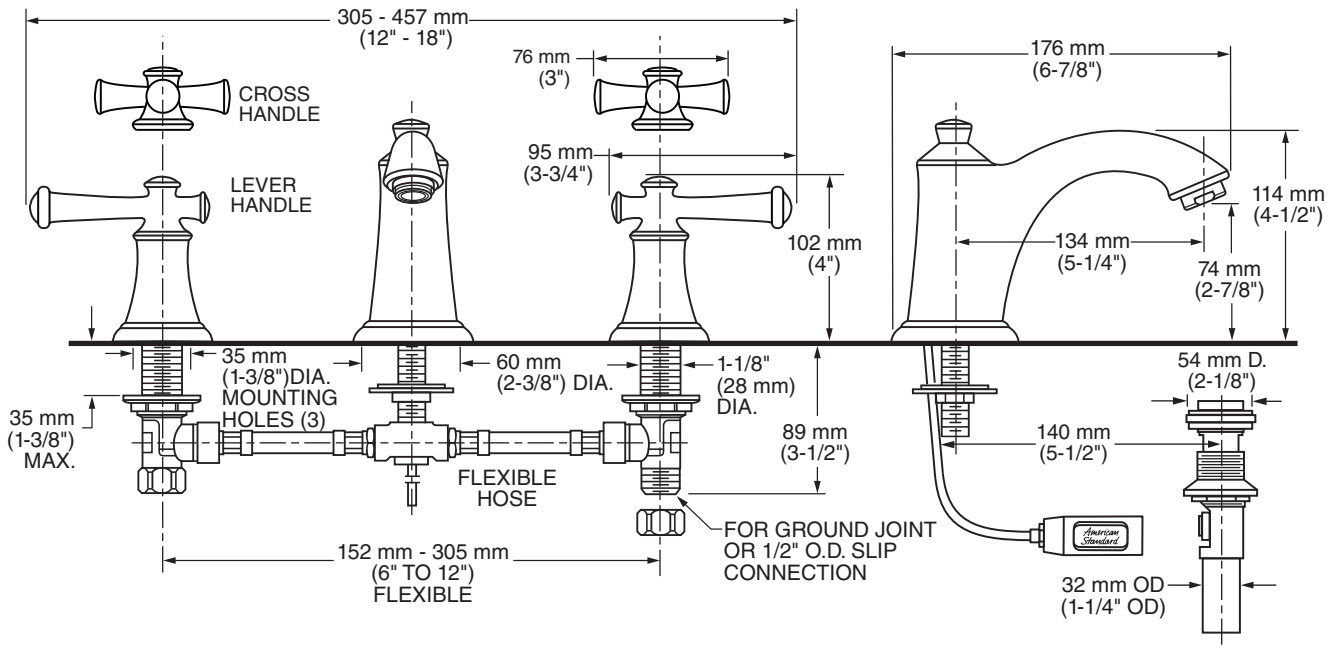

7415.801 Shown

MODEL NUMBER:

☐ **7415.801 Portsmouth Widespread**
 Metal Speed Connect® pop-up drain.
 Metal lever handles.

☐ **7415.821 Portsmouth Widespread**
 Metal Speed Connect® pop-up drain.
 Metal cross handles.

GENERAL DESCRIPTION:

Cast brass valve bodies with flexible hose connections for 6" to 12" (152 mm to 305 mm) installations. 1/4 turn washerless ceramic disc valve cartridges. Choice of metal lever or metal cross handles. Cast brass spout. One-half inch male inlet shanks with brass coupling nuts. 20" (500 mm) long flexible stainless steel drain cable is pre-assembled to spout. Metal Speed Connect® drain body with 1-1/4 inch (32 mm) tail piece. 1.2 gpm/4.5 L/min. maximum flow rate.

Exclusive Speed Connect Metal Drain:

- Fewer parts. Installs in less time.
- No adjustments required - seals the first time, every time.
- Flexible stainless steel cable - installs effortlessly in tight spaces.

Lead Free: Faucet contains ≤ 0.25% total lead content by weighted average.

SUGGESTED SPECIFICATION

Two handle widespread lavatory faucet shall feature cast brass valve bodies with flexible hose connections for 6" to 12" installations. Shall also feature 1/4 turn washerless ceramic disc valve cartridges. Shall also feature a metal drain body with stainless steel cable actuation. Fitting shall be American Standard Model # 7415.