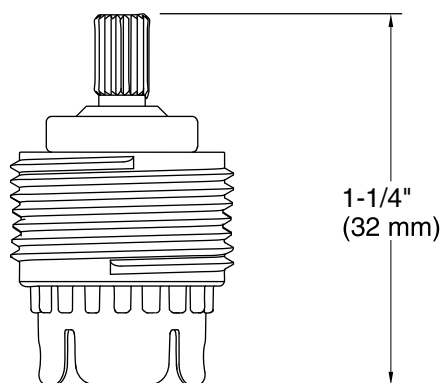

Features

- Includes deep rough-in kit complete
- Universal design - works with all trims (and finishes) for K-8305 cartridge

Material

- Premium materials selected for long term reliability and resistance to wear

Installation

- Increases K-8305 cartridge rough-in depth by 3/4"

Codes/Standards

None Applicable

KOHLER® Faucet Lifetime Limited Warranty

See website for detailed warranty information.

Technical Information

All product dimensions are nominal.