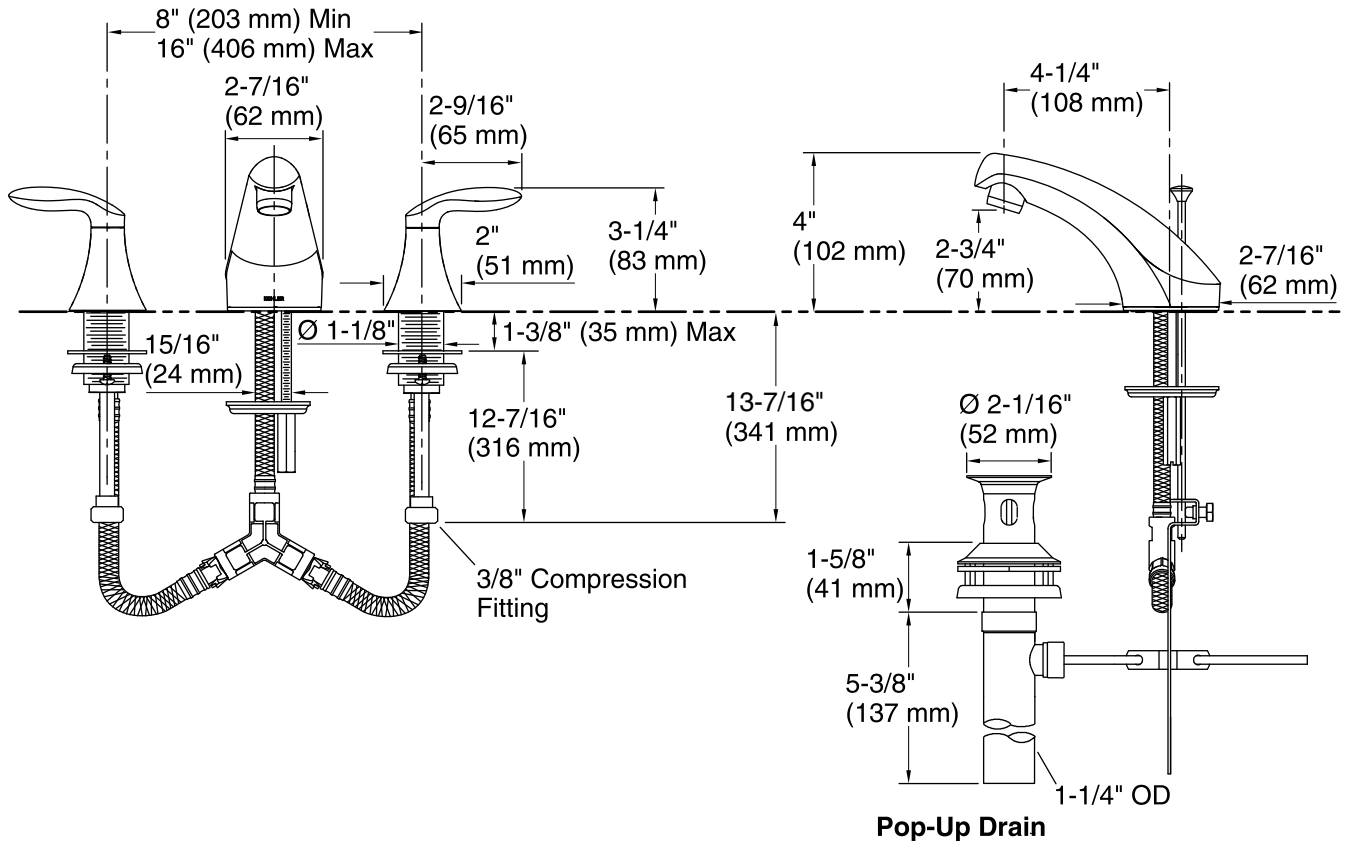

Technical Information

All product dimensions are nominal.

Valve body: Machined Brass

Drain with overflow: YES

Drain tailpiece included: YES

included:

Spout:

Spout reach: 4-11/16" (119 mm)

Handle clearance: 2-9/16" (65 mm)

Faucet:

Flow rate: 1.2 gal/min (4.5 l/min)

Pressure: 60 psi (4.1 bar)

Notes

Install this product according to the installation guide.

ADA compliant when installed to the specific requirements of these regulations.