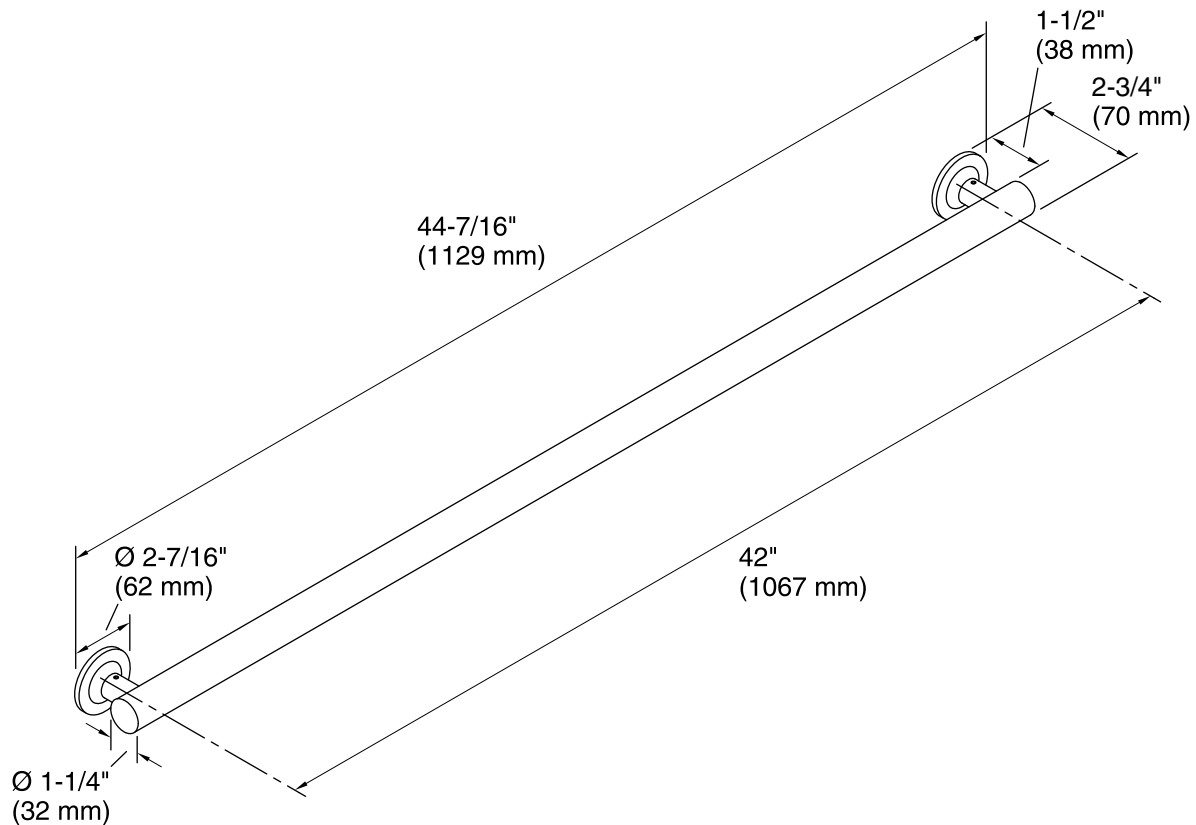

### Features

- KOHLER finishes resist corrosion and tarnish.
- 42- inch bar.
- Contemporary styling matches any decor.
- Coordinates with other products in the Purist® collection.
- ADA compliant when installed per ADA guidelines.
- 44-7/16" (1129 mm) x 2-3/4" (70 mm) x 2-7/16" (62 mm)

## Technical Information

All product dimensions are nominal.