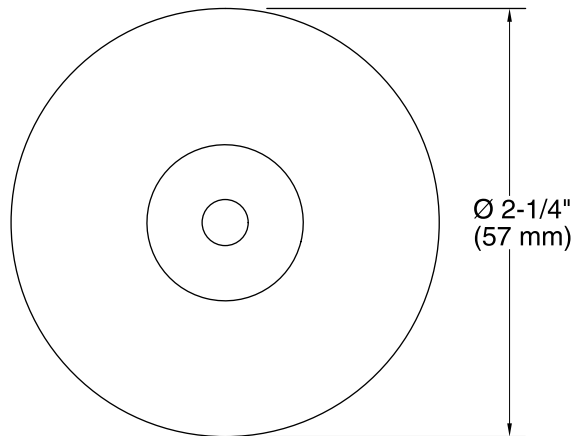

Technical Information

All product dimensions are nominal.

Notes

Install this product according to the installation guide.