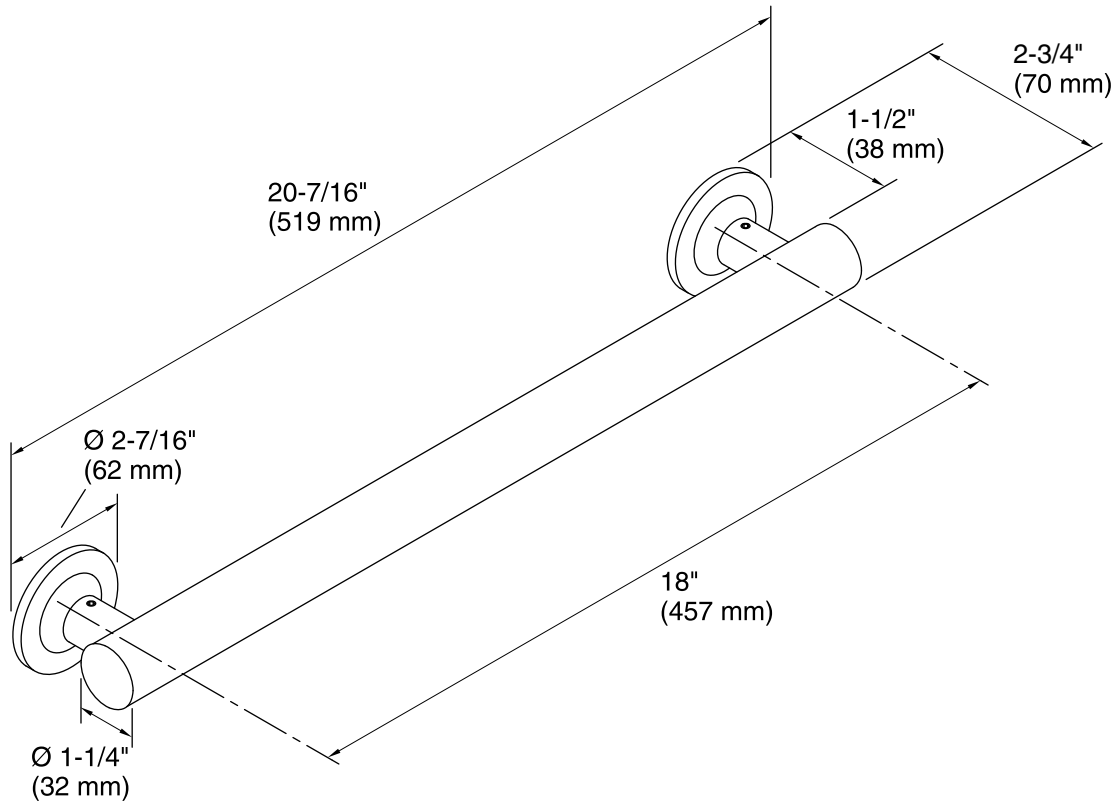

Features

- KOHLER finishes resist corrosion and tarnish.
- 18- inch bar.
- Contemporary styling matches any decor.
- Coordinates with other products in the Purist® collection.
- ADA compliant when installed per ADA guidelines.
- 20-7/16" (519 mm) x 2-3/4" (70 mm) x 2-7/16" (62 mm)

Technical Information

All product dimensions are nominal.

Notes

Measure your actual product for roughing-in details.

WARNING: Risk of personal injury. The wall plates on the grab bar must be mounted to a brace between the wall studs. This will ensure that the weight of the user is adequately supported.