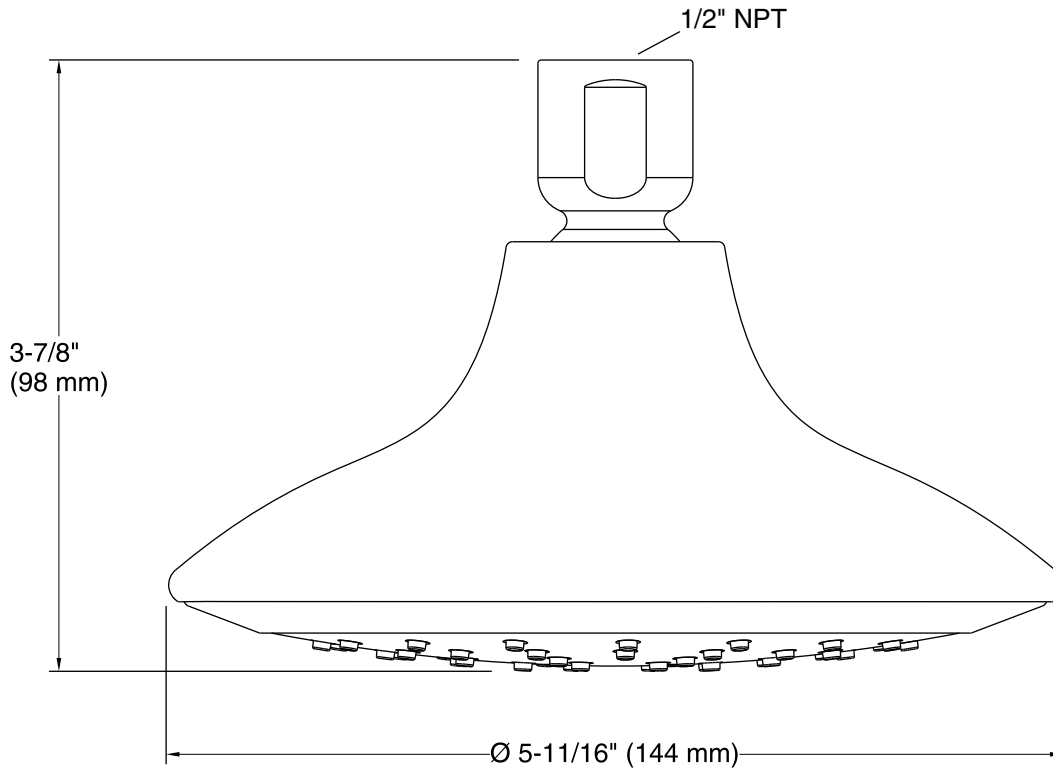

Features

- Catalyst air-induction technology maximizes the air/water mix for a powerful, even flow.
- MasterClean™ sprayface resists hard water build-up and is easy to clean.
- Single-function showerhead with 48 translucent nozzles.
- 5-1/2" (140 mm) diameter sprayface.
- 1.75 gpm (6.6 lpm) flow rate.
- Complements the Alteo® collection.

Material

- KOHLER finishes resist corrosion and tarnishing.

Installation

- Wall-mount.
- Shower arm and flange not included.

Required Accessories

K-45129 Shower Arm and Flange

Codes/Standards

ASME A112.18.1/CSA B125.1
DOE - Energy Policy Act 1992
EPA WaterSense®
California Energy Commission (CEC)

Technical Information

All product dimensions are nominal.

Showerhead:

Rated maximum flow: 1.75 gal/min (6.6 l/min)

Pressure: 80 psi (5.5 bar)

Notes

For use with automatic compensating valves rated at 1.50 gal/min (5.7 l/min) or less.