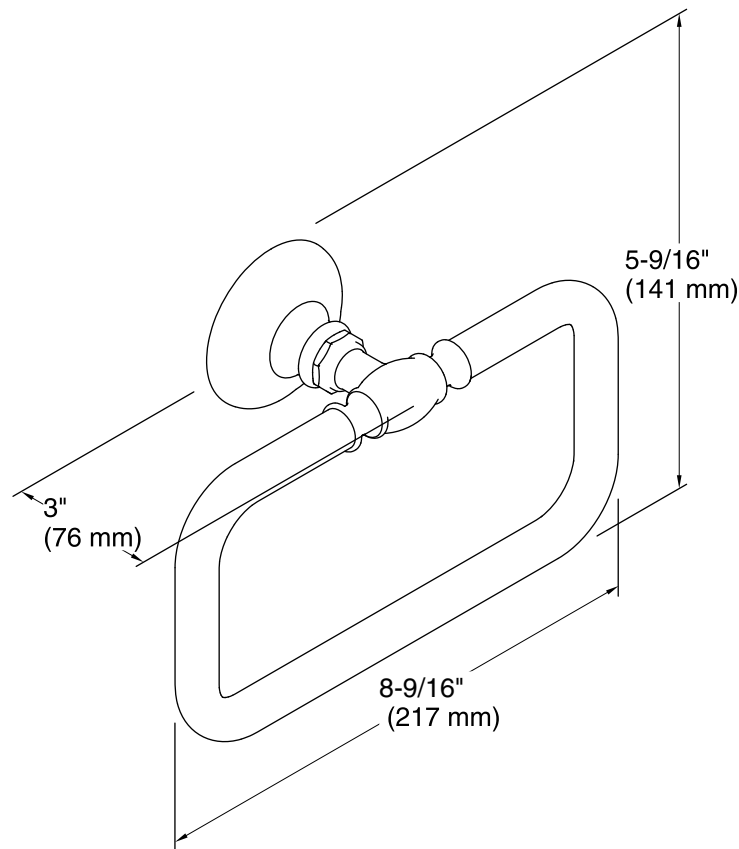

Technical Information

All product dimensions are nominal.

Notes

Install this product according to the installation guide.

CAUTION: Risk of personal injury. Do not install this product in any area where it is likely to be used inadvertently as a grab bar or support bar. This product is not designed or intended for use as a grab bar or support bar.