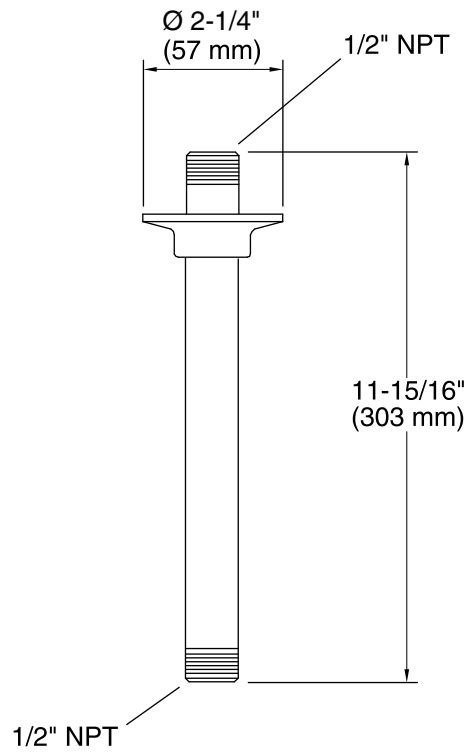

Technical Information

All product dimensions are nominal.

Notes

Install this product according to the installation instructions.