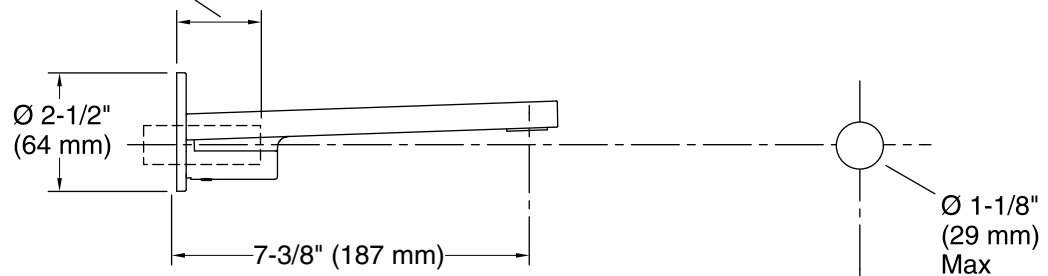

### Available Color/Finishes

*Color tiles intended for reference only.*

Color	Code	Description
	CP	Polished Chrome
	TT	Vibrant Titanium

**Slip-Fit Spout:**

Extend 5/8" OD tube 1-1/2"  
(38 mm) from finished wall.

**Threaded Spout:**

Extend 1/2" NPT pipe 1-1/2"  
(38 mm) from finished wall.

**Technical Information**

All product dimensions are nominal.

**Notes**

Install this product according to the installation guide.