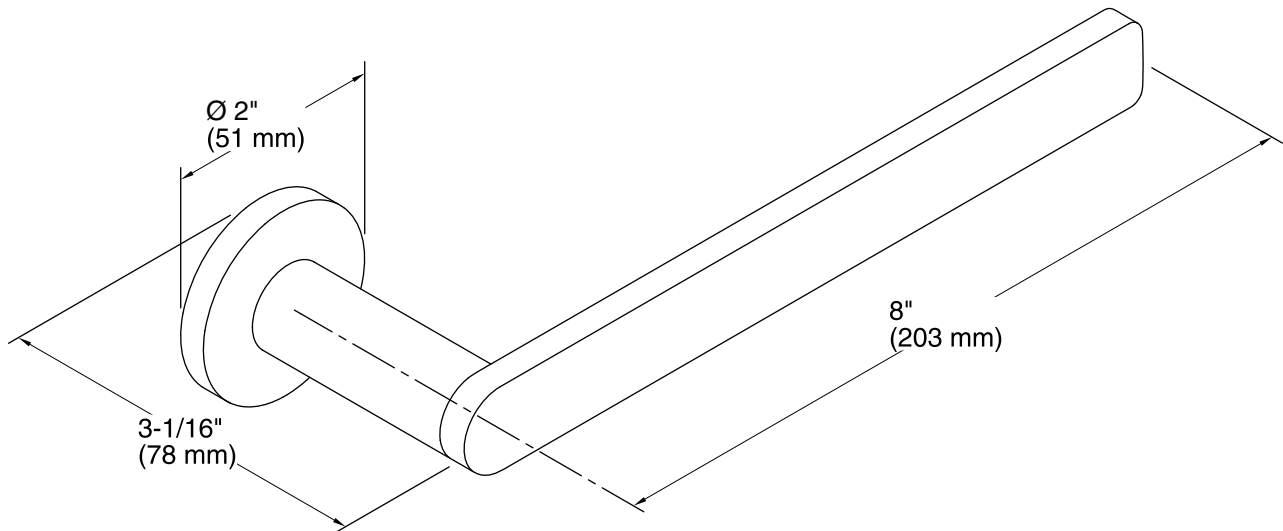

Features

- Metal construction.
- Durable KOHLER finishes resist corrosion and tarnishing.
- Complete range of faucets, accessories and showering components to coordinate a full bathroom.
- Accessories include spacing template for simple installation.
- Towel arm can be configured to open to the right or left.

Technical Information

All product dimensions are nominal.

Notes

Install this product according to the installation guide.