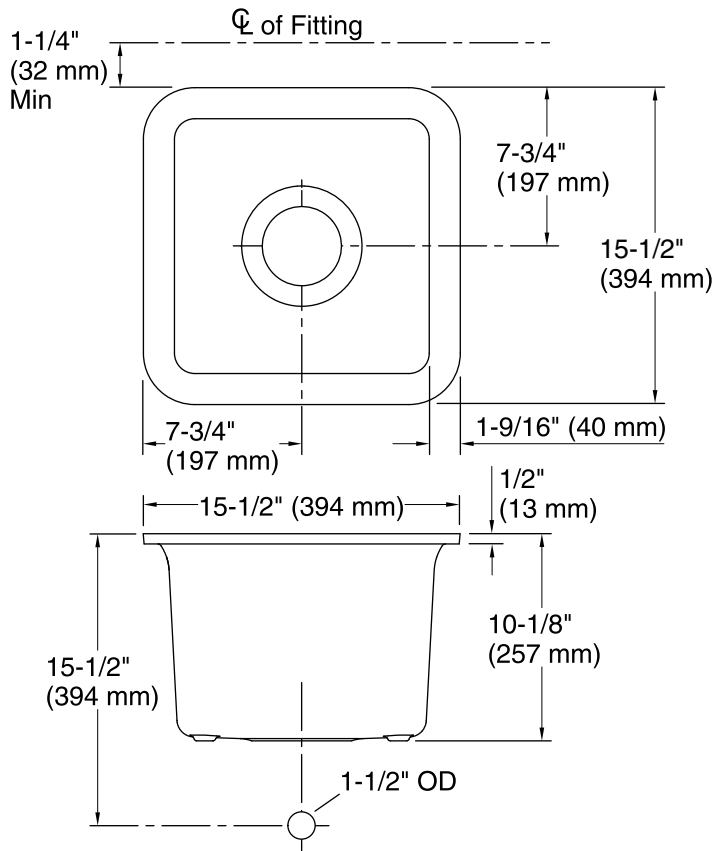

Cairn™
Under-mount Bar Sink
K-8223

Features

- No faucet holes.
- Includes cutout templates.
- Single basin.
- Includes 1 bottom basin rack.

Material

- KOHLER Neoroc material.

Installation

- Under-mount installation.

Top-Mount Installation

Under-Mount Installation

Technical Information

All product dimensions are nominal.

Installation:	Under-mount
Bowl area	Length: 13-9/16" (344 mm) Width: 13-9/16" (344 mm) Bowl depth: 9-1/2" (241 mm) Water depth: 9-1/2" (241 mm)
Template:	1257826-7, required, included