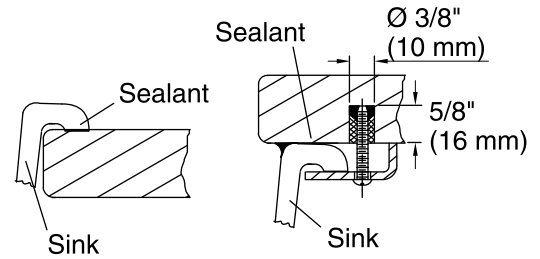

Cairn™
Under-mount Bar Sink
K-8223

Features

- No faucet holes.
- Includes cutout templates.
- Single basin.
- Includes 1 bottom basin rack.

Material

- KOHLER Neoroc material.

Installation

- Under-mount installation.

Recommended Accessories

K-9000 P-Trap

Optional Accessories

K-8801 Sink Strainer

Components

Additional included component/s: K-5658.

Codes/Standards

CSA B45.5/IAPMO Z124

Top-Mount Installation

Under-Mount Installation

Technical Information

All product dimensions are nominal.

Installation:	Under-mount
Bowl area	Length: 13-9/16" (344 mm) Width: 13-9/16" (344 mm) Bowl depth: 9-1/2" (241 mm) Water depth: 9-1/2" (241 mm)
Template:	1257826-7, required, included