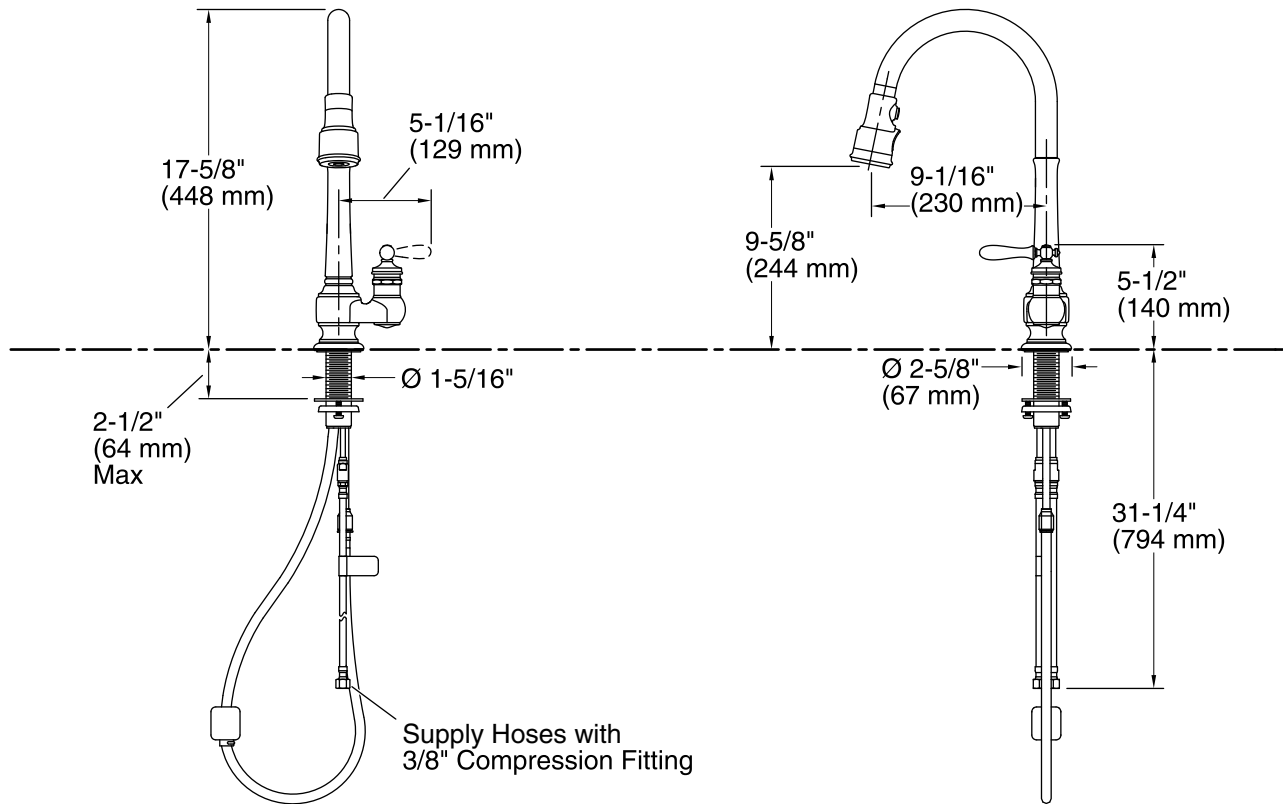

Adapters, Rough-in and Extension Kits

1012715 Range: 3-1/4" (83 mm) - 5-3/8" (137 mm)

Recommended Accessories

1167289 1.5 GPM [5.7 l/min] Low Flow Kit

ADA CSA B651 OBC

Codes/Standards

ASME A112.18.1/CSA B125.1

Technical Information

All product dimensions are nominal.

Faucet:

Flow rate: 1.5 gal/min (5.7 l/min)

Pressure: 60 psi (4.1 bar)

Notes

Install this product according to the installation guide.

ADA, OBC, CSA B651 compliant when installed to the specific requirements of these regulations.