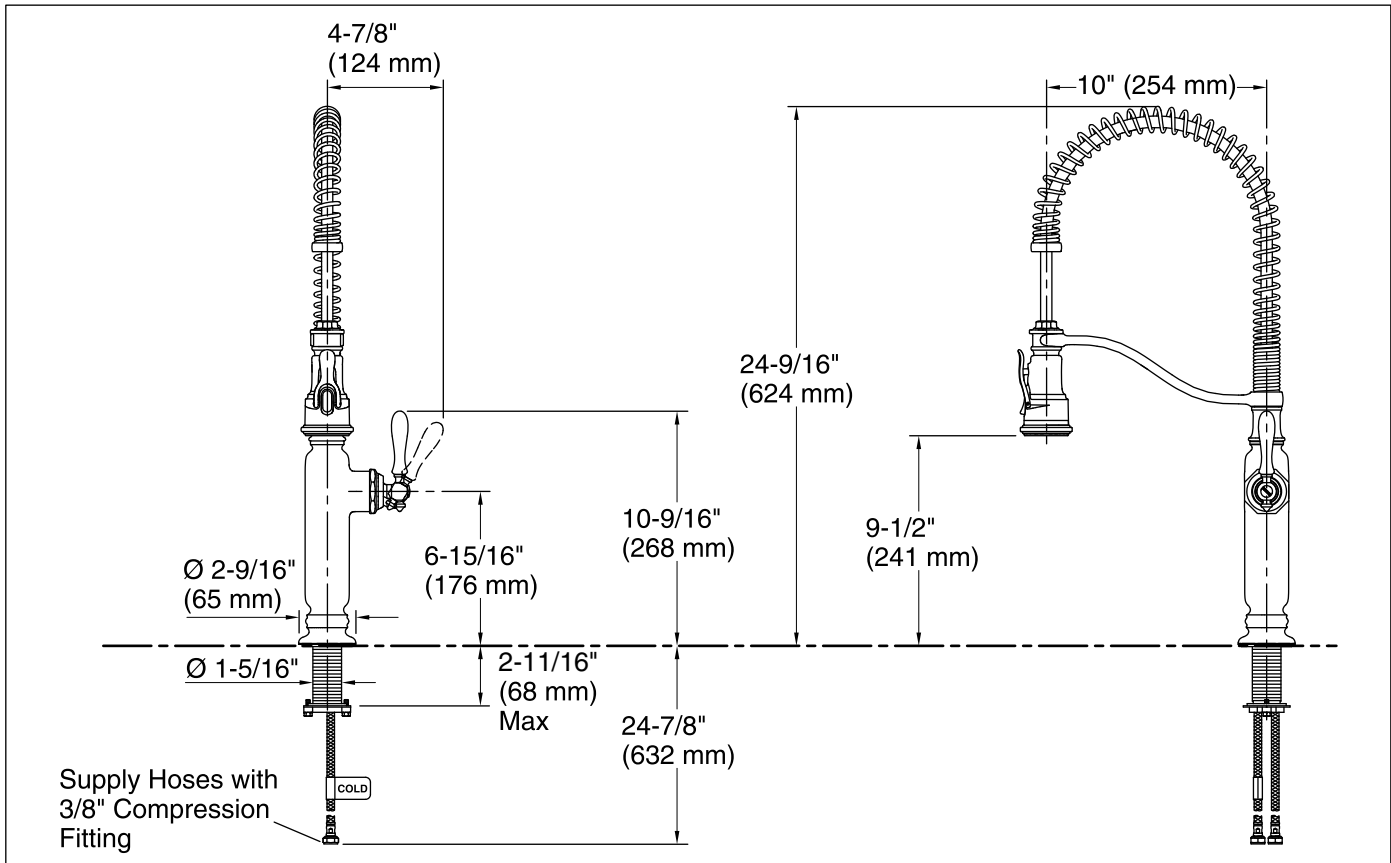

Technical Information

All product dimensions are nominal.

Valve body: Composite

Faucet:

Flow rate: 1.5 gal/min (5.7 l/min)

Pressure: 60 psi (4.1 bar)

Notes

Install this product according to the installation instructions.