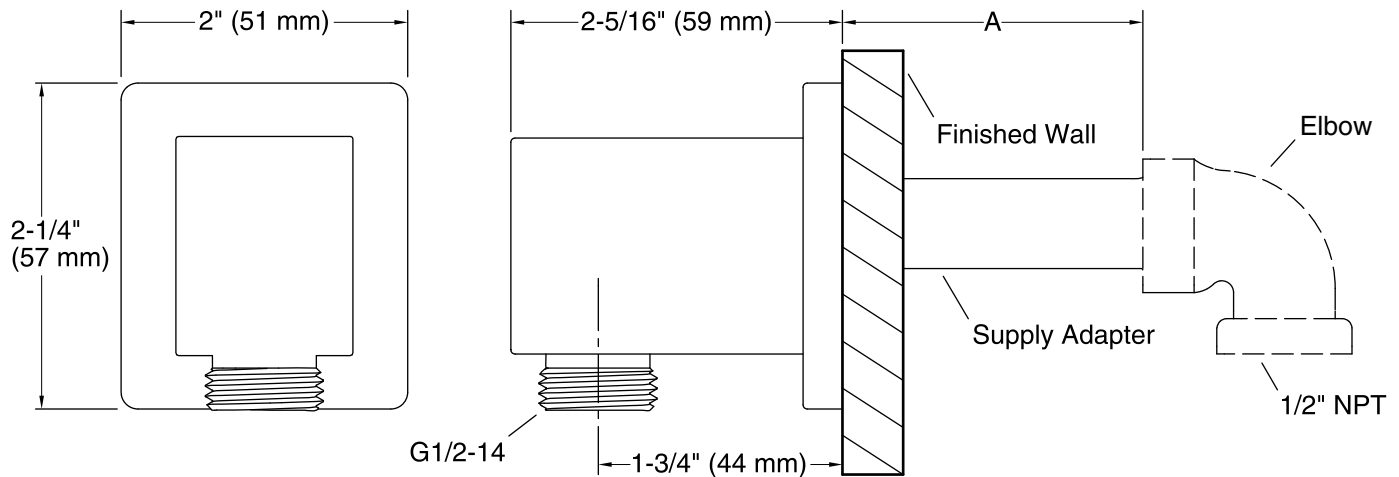

Features

- For use with a handshower and hose (sold separately).
- Coordinates with Awaken showerheads, handshowers and showering accessories
- Easy installation using slip fit connection.

Material

- Metal construction.
- KOHLER finishes resist corrosion and tarnishing.

Color tiles intended for reference only.

Color	Code	Description
	CP	Polished Chrome
	BN	Vibrant® Brushed Nickel
	2BZ	Oil-Rubbed Bronze

Supply Adapter	A
1218069 (included)	1-13/16" – 2-5/16" (46 mm – 59 mm)
1229031*	0 – 1/2" (0 – 13 mm)
1247986*	5/16" – 13/16" (8 mm – 21 mm)
1247985*	13/16" – 1-5/16" (21 mm – 33 mm)
1247984*	1-5/16" – 1-13/16" (33 mm – 46 mm)
1218070*	2-5/16" – 2-13/16" (59 mm – 71 mm)
1218071*	2-13/16" – 3-5/16" (71 mm – 84 mm)

*Sold Separately

Technical Information

All product dimensions are nominal.

Notes

Install this product according to the installation guide.

If dimension "A" is between 1-13/16" (46 mm) and 2-5/16" (59 mm) use the included supply adapter. For the other dimensions, order the appropriate supply adapter.