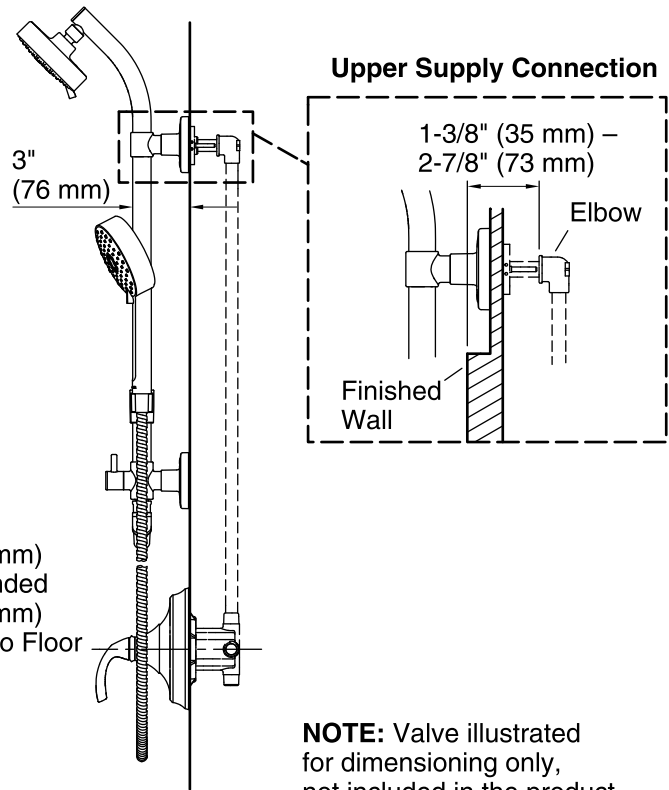

Installation

- Wall-mount.
- For use in shower-only installations.
- Installs in less than 60 minutes without changes to in-wall plumbing (subject to condition of existing installation).
- May require additional service parts based on installation type (see installation guide or specification sheet for details).
- Includes an adapter that will fit with most installations but may require K-1194630, K-1187917, or K-1194302. Refer to the specification sheet for more information.

Components

Product includes:

- K-72415 Multifunction Handshower
- K-45982 Shower Hose
- K-45906 Shower Column
- K-72419 Multifunction Showerhead

ADA

Codes/Standards

ASME A112.18.1/CSA B125.1
DOE - Energy Policy Act 1992
EPA WaterSense®
California Energy Commission (CEC)
ADA
ICC/ANSI A117.1

CP Polished Chrome

BN Vibrant® Brushed Nickel

Technical Information

All product dimensions are nominal.

Handshower:

Rated maximum flow: 2 gal/min (7.6 l/min)

Pressure: 45 psi (3.1 bar)

Showerhead:

Rated maximum flow: 2 gal/min (7.6 l/min)

Pressure: 45 psi (3.1 bar)

Notes

Install this product according to the installation guide.

IMPORTANT! The sidebar must be mounted to stud framing at both the top and bottom mounting locations. Do not use or depend on plastic wall anchors to attach the sidebar.