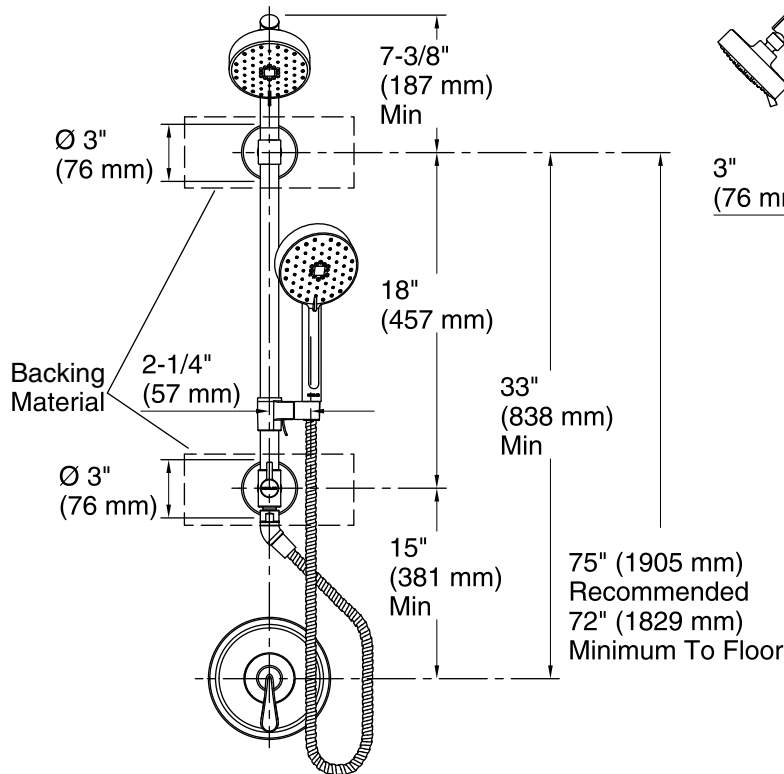

Installation

- Wall-mount.
- For use in shower-only installations.
- Installs in less than 60 minutes without changes to in-wall plumbing (subject to condition of existing installation).
- May require additional service parts based on installation type (see installation guide or specification sheet for details).
- Includes an adapter that will fit with most installations but may require K-1194630, K-1187917, or K-1194302. Refer to the specification sheet for more information.

Components

Product includes:

- K-72415 Multifunction Handshower
- K-45982 Shower Hose
- K-45906 Shower Column
- K-72419 Multifunction Showerhead

ADA

Codes/Standards

ASME A112.18.1/CSA B125.1
DOE - Energy Policy Act 1992
EPA WaterSense®
California Energy Commission (CEC)
ADA
ICC/ANSI A117.1

CP Polished Chrome

BN Vibrant® Brushed Nickel

Technical Information

All product dimensions are nominal.

Handshower:

Rated maximum flow: 2 gal/min (7.6 l/min)

Pressure: 45 psi (3.1 bar)

Showerhead:

Rated maximum flow: 2 gal/min (7.6 l/min)

Pressure: 45 psi (3.1 bar)

Notes

Install this product according to the installation guide.

IMPORTANT! The sidebar must be mounted to stud framing at both the top and bottom mounting locations. Do not use or depend on plastic wall anchors to attach the sidebar.