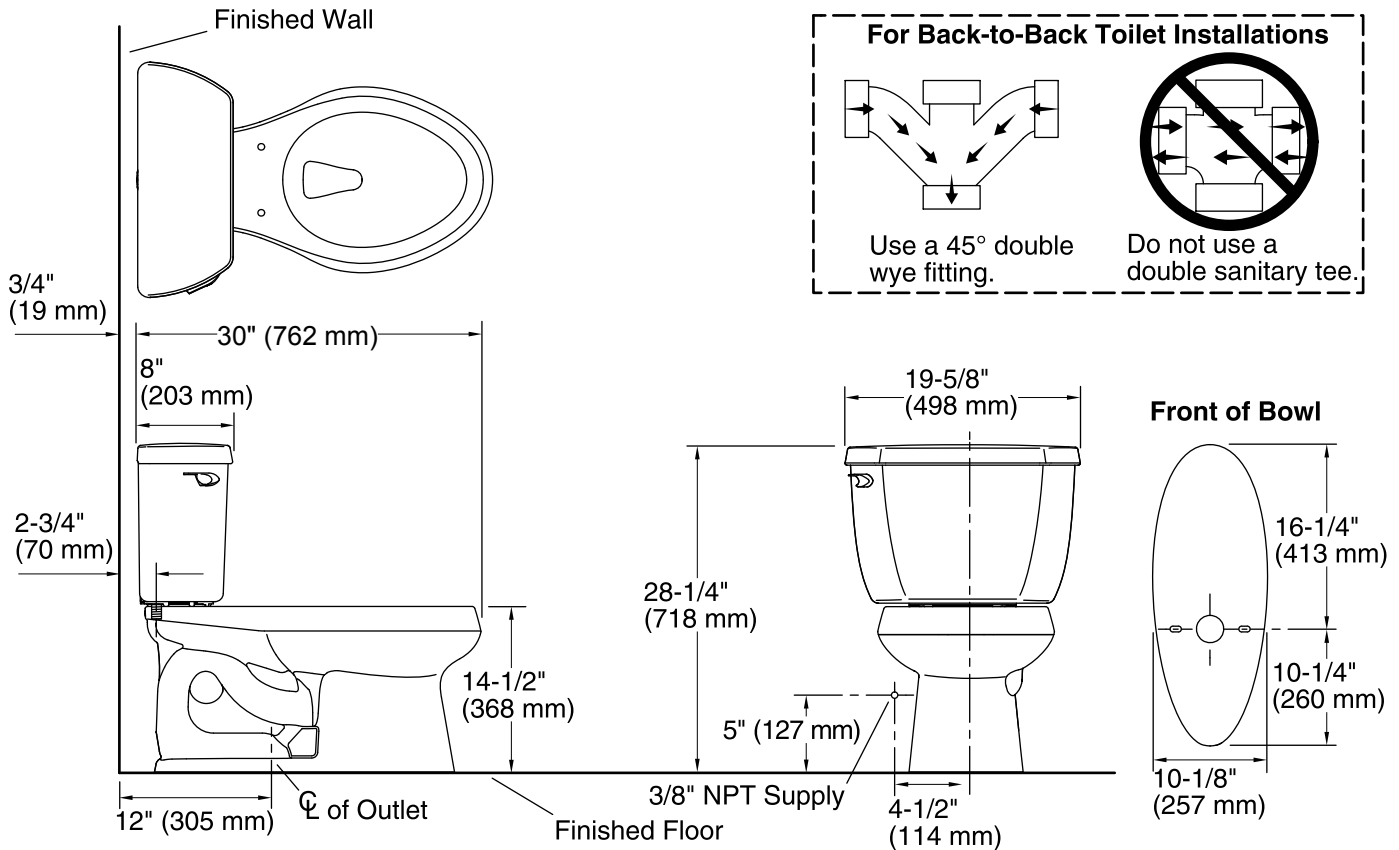

Features

- Vitreous china.
- Regular height Elongated bowl.
- Class Five® flushing system.
- Includes left-hand polished chrome trip lever.
- 1.28 gpf (4.8 lpf).
- 2-1/8" (54 mm) fully glazed trapway.
- 12" (305 mm) rough-in.
- Less seat and supply.
- 11-1/4" (286 mm) x 8-1/4" (210 mm) water area.
- 30" (762 mm) x 19-5/8" (498 mm) x 28-1/4" (718 mm).
- Floor mount / Floor outlet.
- Tank cover locks included.

Components

Product includes:

K-4198 Elongated Bowl

K-4436-T Toilet Tank

Additional included component/s: Tank cover, Trip lever, Bolt cap accessory pack, and Tank accessory pack.

Codes/Standards

ASME A112.19.2/CSA B45.1
 DOE - Energy Policy Act 1992
 EPA WaterSense®

Technical Information

All product dimensions are nominal.

Toilet type:	Two-piece, Floor-mount
Waste Outlet:	Floor
Bowl shape:	Elongated front
Flush type:	Class Five
Trap passageway:	2-1/8" (54 mm)
Water Consumption	
Full:	1.28 gpf (4.8 lpf)
Water surface size:	11-1/4" x 8-1/4" (286 mm x 210 mm)
Rim to water surface:	5-1/4" (133 mm)
Rough-in:	12" (305 mm)
Seat-mounting holes:	5-1/2" (140 mm)

Notes

Install this product according to the installation instructions.

For back-to-back toilet installations: Use only a 45° double wye fitting.