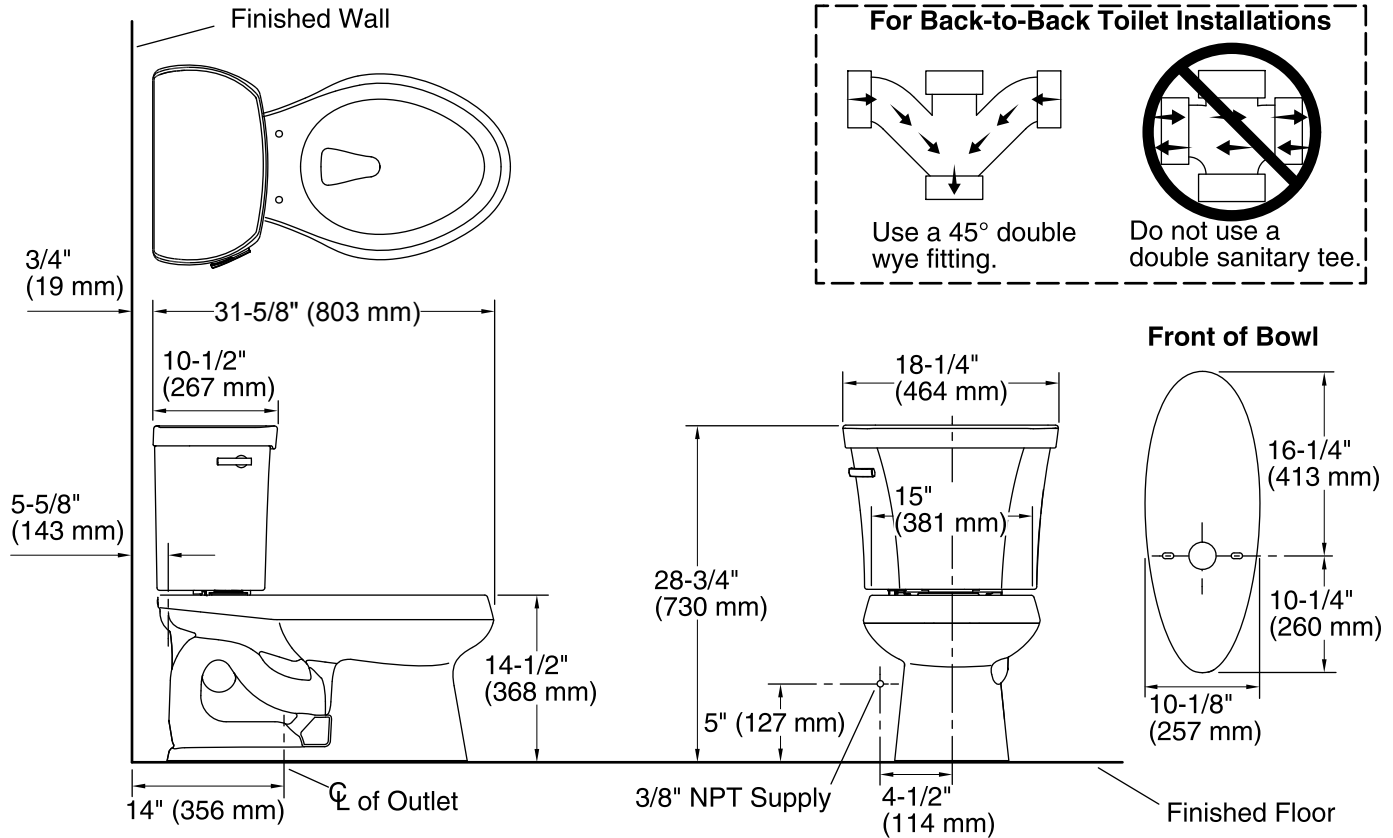

Features

- Vitreous china
- Two-piece toilet
- Regular height Elongated bowl
- Class Five® flushing system
- Includes left-hand polished chrome trip lever
- 1.28 gpf (4.8 lpf)
- 2-1/8" (54 mm) fully glazed trapway
- 14" (356 mm) rough-in
- Less seat and supply
- 11-1/4" (286 mm) x 8-1/4" (210 mm) water area
- 31-5/8" (803 mm) x 18-1/4" (464 mm) x 28-3/4" (730 mm)
- Floor mount / Floor outlet
- Tank cover locks included

Components

Product includes:

- K-4198 Elongated Bowl
- K-4841-T Toilet Tank

Additional included component/s: Tank cover, Trip lever, Bolt cap accessory pack, and Tank accessory pack.

Codes/Standards

ASME A112.19.2/CSA B45.1
DOE - Energy Policy Act 1992
EPA WaterSense®
California Energy Commission (CEC)

Technical Information

All product dimensions are nominal.

Toilet type:	Two-piece, Floor-mount
Waste Outlet:	Floor
Bowl shape:	Elongated front
Flush type:	Class Five
Trap passageway:	2-1/8" (54 mm)
Water Consumption	
Full:	1.28 gpf (4.8 lpf)
Water surface size:	11-1/4" x 8-1/4" (286 mm x 210 mm)
Rim to water surface:	5-1/4" (133 mm)
Rough-in:	14" (356 mm)
Seat-mounting holes:	5-1/2" (140 mm)

Notes

Install this product according to the installation instructions.

For back-to-back toilet installations: Use only a 45° double wye fitting.