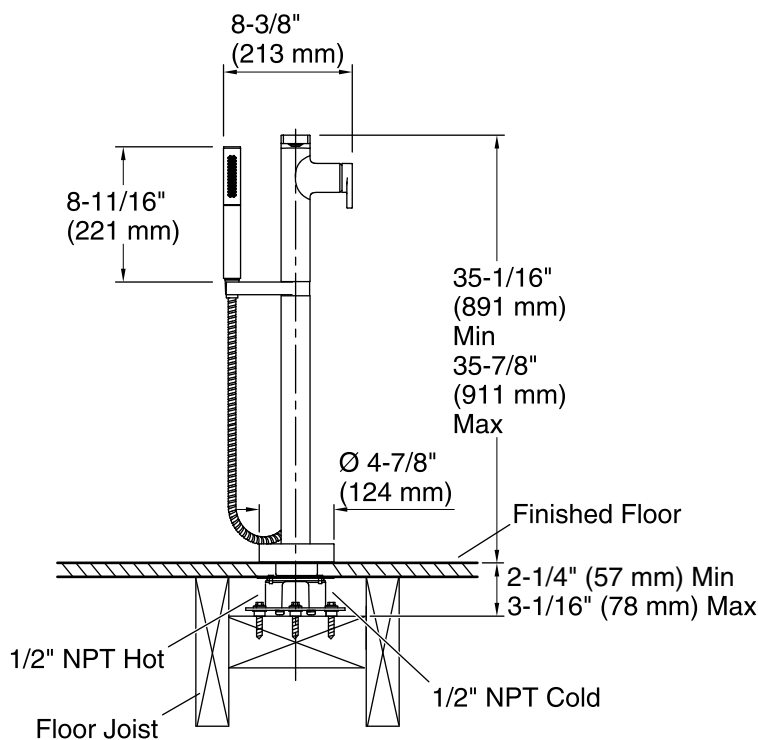

### Technical Information

All product dimensions are nominal.

#### Spout:

Spout reach: 8-1/4" (210 mm)  
Handle clearance: 1-15/16" (50 mm)