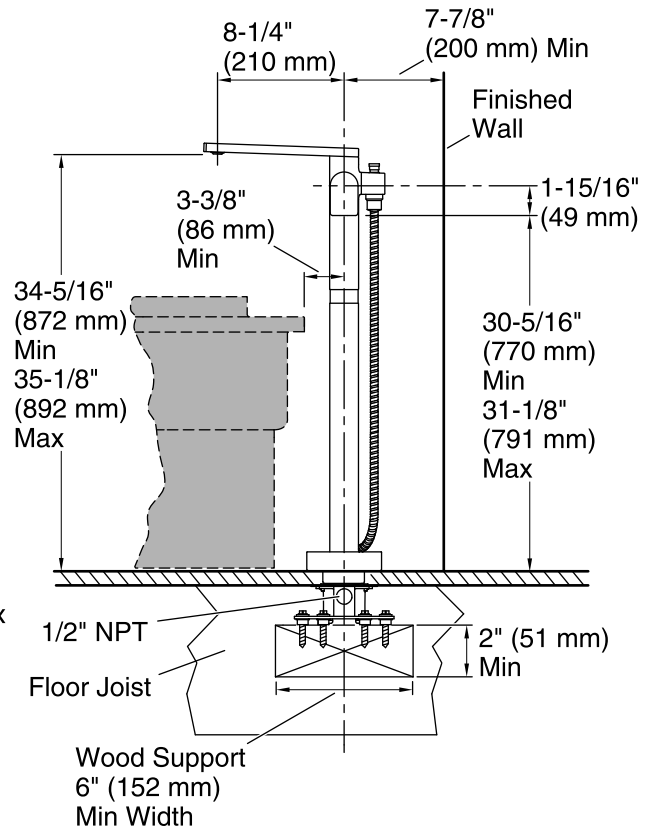

### Technical Information

All product dimensions are nominal.

#### Spout:

Spout reach: 8-1/4" (210 mm)  
Handle clearance: 1-15/16" (50 mm)