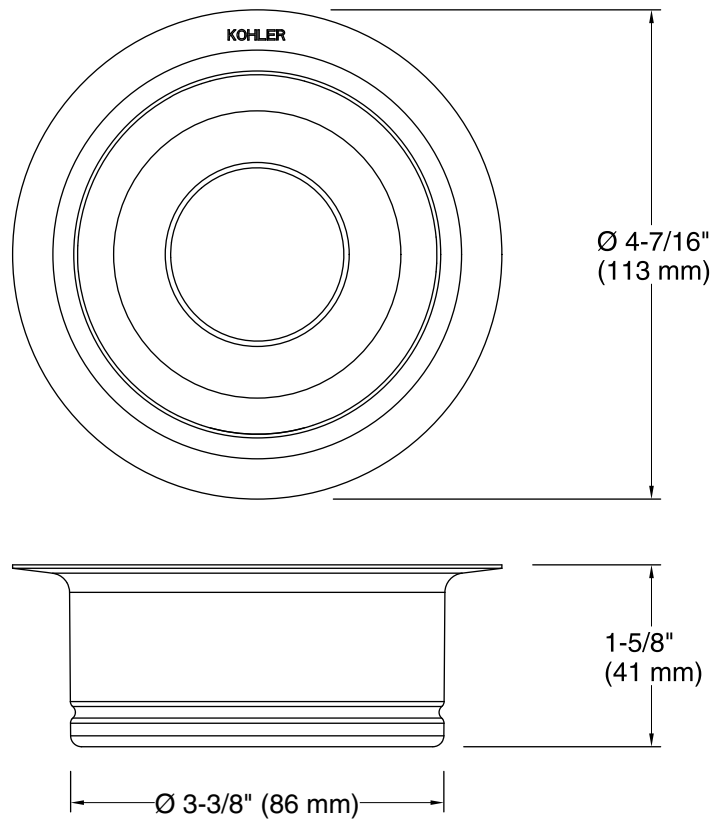

### Features

- KOHLER finishes resist corrosion and tarnish.
- Fits standard garbage disposal units.
- 4-7/16" (113 mm) x 1-5/8" (41 mm)

### Technical Information

All product dimensions are nominal.