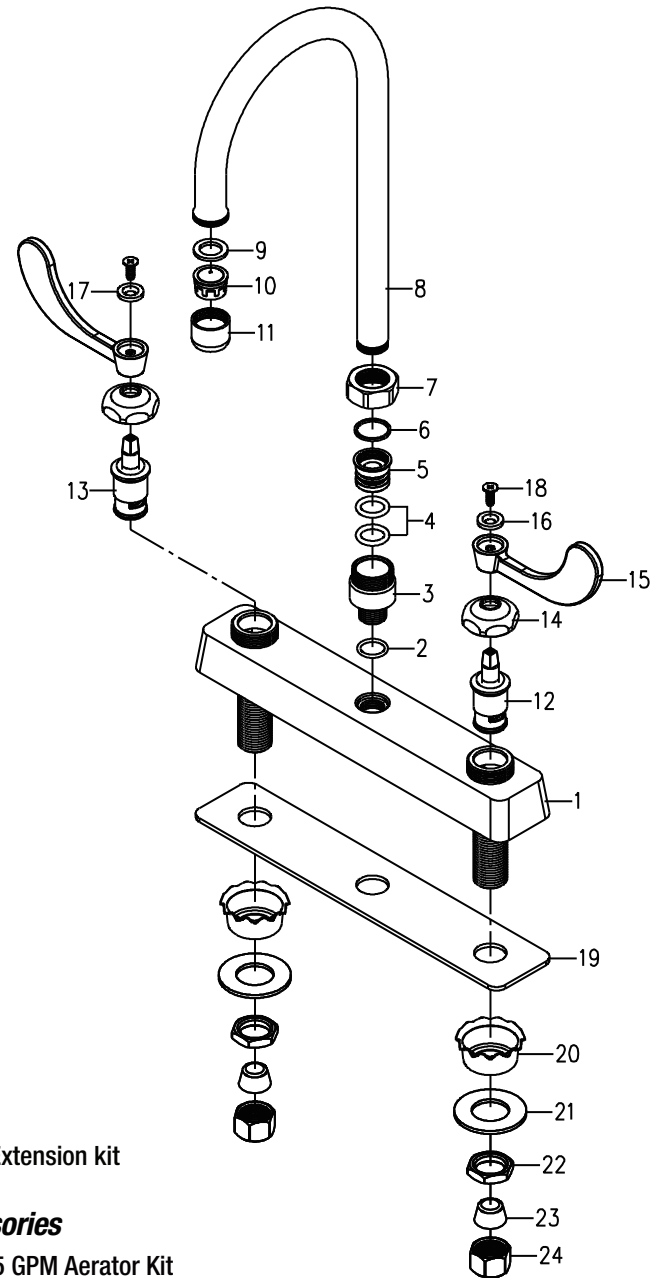

**PFX3085**

# Two Handle Commercial 8" Deck Faucet

**PFX3085**

NO.	Part & Code	Material
1	Faucet Body	N/A
2	Oring	N/A
3	Adapter	N/A
4	Oring	N/A
5	Connector	N/A
6	Nylon Ring	N/A
7	Spout Nut	N/A
8	Spout	N/A
9	Aerator Kit	N/A
10		N/A
11		N/A
12	Cold Cartridge	N/A
13	Hot Cartridge	N/A
14	Bonnet	N/A
15	Handle	N/A
16	Blue Washer	N/A
17	Red Washer	N/A
18	Set Screw	N/A
19	Gasket	N/A
20	Faucet Spacers	N/A
21	Washer	N/A
22	Mounting Nut	N/A
23	Cone Washer	N/A
24	Coupling Nut	N/A

**Available Parts**

PFX4LAVEXT    Extension kit

**Optional Accessories**

PF654516    1.5 GPM Aerator Kit  
 PFXSPT8    Spout assembly with 8" reach

**Warranty and Codes**

This product comes complete with installation, operating, care and maintenance instructions. This PROFLO faucet carries a limited lifetime warranty when installed in residential applications. The warranty is five years in commercial applications. This product meets ASME: A112.18.1-2011  
 \*Compliant with lead content requirements of US Senate Bill S.3874