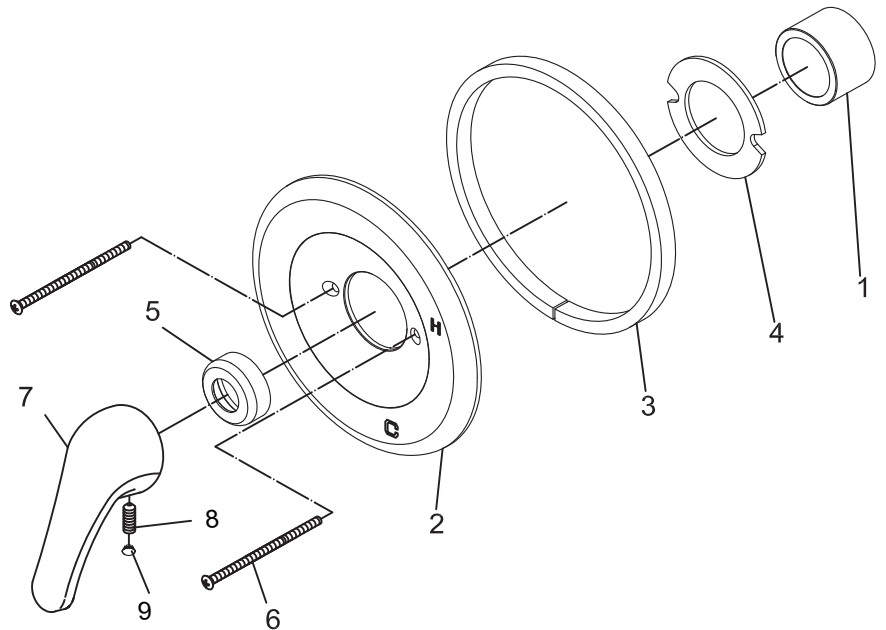

# Shower Handle Trim Kit

PF7600S

PF7600SCP

**Model Numbers**

- PF7600SCP Chrome
- PF7600SBN Brushed nickel

No.	Part Name
1	Sleeve
2	Escutcheon
3	Escutcheon Seal
4	Escutcheon Seal
5	Cap
6	Screw
7	Handle
8	Set Screw
9	Handle Button

**Warranty and Codes**

Please call 1-800-221-3379 for parts, service, and warranty. This product comes complete with installation, operating, care and maintenance instructions. This PROFLO faucet carries a limited lifetime warranty when installed in residential applications. The warranty is five years in commercial applications. This product meets ASME: A112.18.1.