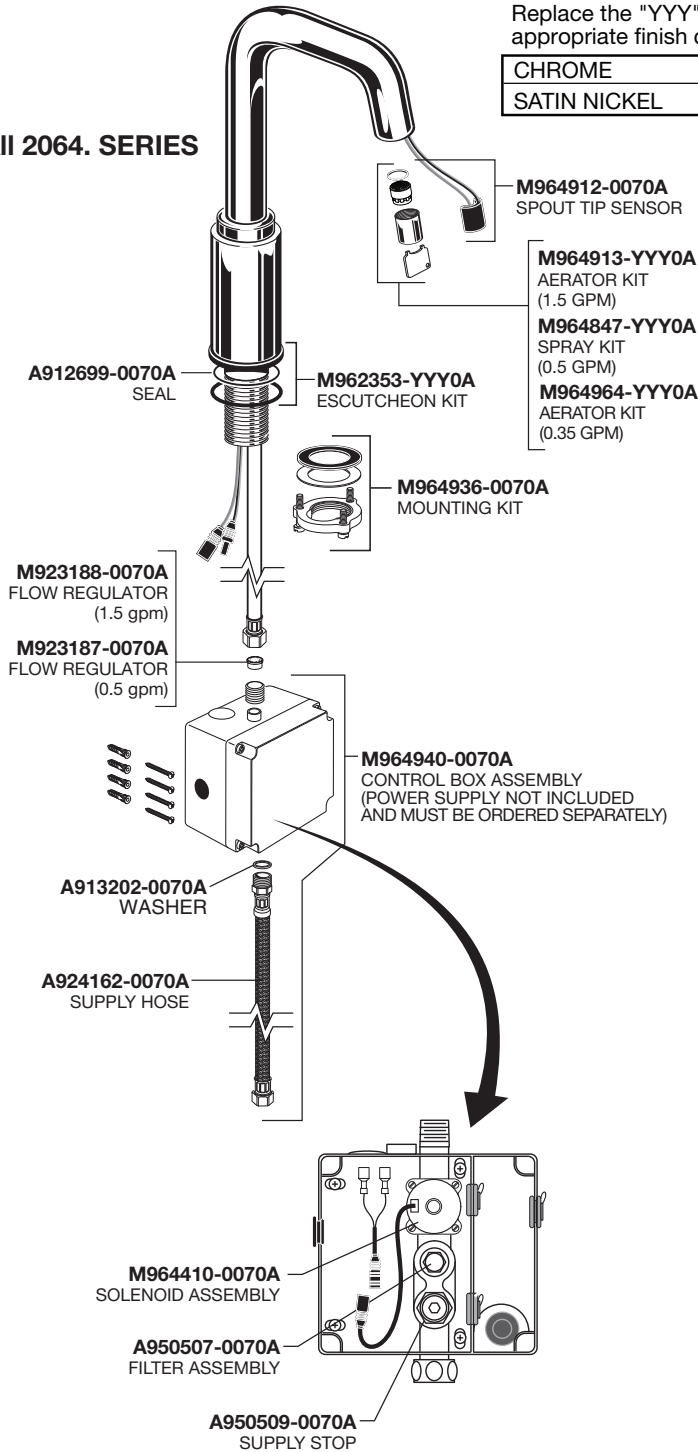

American Standard

SELECTRONIC®

Deck Mount Electronic Proximity Lavatory Faucet

All 2064. SERIES

Replace the "YYY" with appropriate finish code

CHROME	002
SATIN NICKEL	295

2064P400.XXX
4" DECK PLATE

2064P800.XXX
8" DECK PLATE

PART OF **LIXIL**

MODEL NUMBERS

2064.142	2064.145	2064.146
2064.153	2064.155	2064.156
206B.102	206B.104	206B.105

PWRX Battery Pack 2064.14 – Series

M950361-0070A
PWRX BATTERY PACK

CR-P2 Lithium Battery 2064.15 – Series