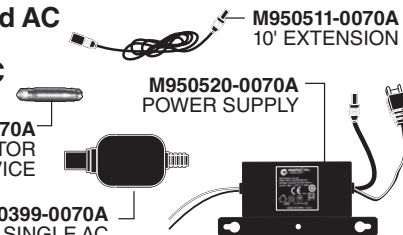

A923654-0070A
BATTERY 6V CR-P2

M950514-0070A
BATTERY HOLDER

Plug-In AC Power Kit PK00.PAC

M950338-0070A
POWER SUPPLY

M950360-0070A
CONNECTOR LOCKING DEVICE

M950399-0070A
SINGLE AC ADAPTER

Hard-Wired AC Power Kit PK00.HAC

M950511-0070A
10' EXTENSION

M950520-0070A
POWER SUPPLY

M950360-0070A
CONNECTOR LOCKING DEVICE

M950399-0070A
SINGLE AC ADAPTER

Multi-AC Power Kit PK00.MAC

M950511-0070A
10' EXTENSION

M950512-0070A
MULTI-AC ADAPTER