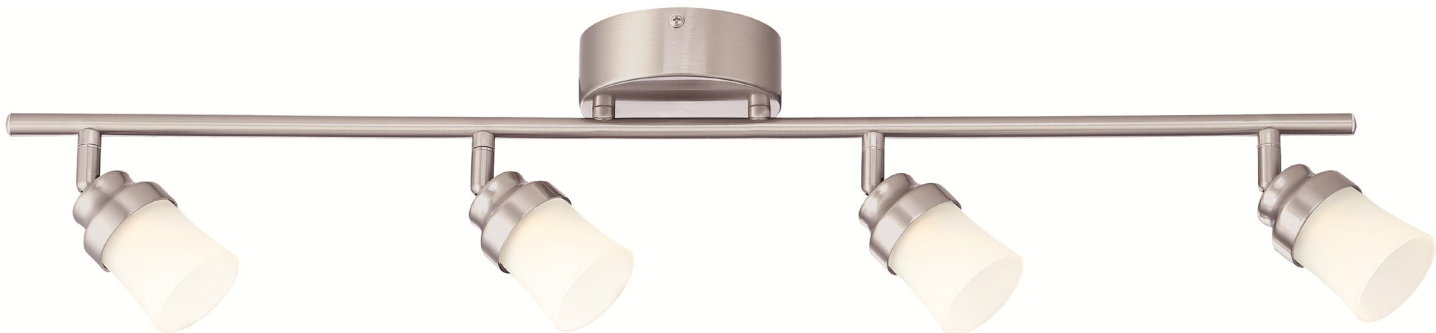

Project: Date:

Prepared by:

Comments:

FEATURES

- 5 Year Warranty
- Energy Savings of up to 30%
- Only 25.20 Watts Usage
- Lumen Maintenance over 70% @ 50,000+ Hours
- Brush Nickel Finish
- Instant On at Full Brightness
- No UV/IR Radiation, No Toxic Mercury
- Noise Free
- 10% - 100% Dimmable with 120V Triac Dimmer

OPTICS

- Frosted Glass Shades
- CRI 82

APPLICATIONS

- Surface Mount Ceiling Application for General Lighting in Homes
- Retail Store Accent Lighting
- Museums, Galleries, Showrooms
- Hotels, Hospitality Areas

CERTIFICATIONS

- cETLus Listed
- Lighting Facts Listed
- Energy Star Listed

SPECIFICATIONS

Part Number: EVT102027-35

Warranty: 5 Years
Kelvin Temperature (CCT): 2700K
Wattage: 25.20W
Lumens: 1,890 lm
Efficacy: 75 lm/W
CRI: 82
Input Voltage: AC 120

TECHNICAL

Weight: 4.6 lbs
Length: 31.10"
Product Height: 6.30"
Product Width: 6.10"

R-Value: 50
Power Factor: 0.98
LED Beam Angle: 60°
THD: <20%

Project: Date:

Prepared by:

Comments:

DIMENSIONS

LIGHTING FACTS