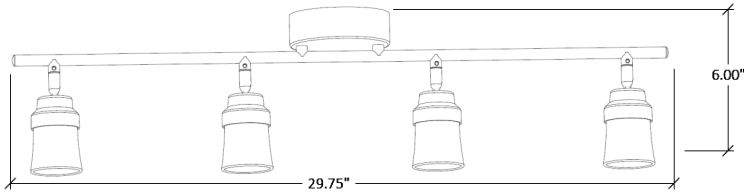

TECHNICAL

Weight: 4.6 lbs
Length: 31.10"
Product Height: 6.30"
Product Width: 6.10"

R-Value: 50
Power Factor: 0.98
LED Beam Angle: 60°
THD: <20%

Project: Date:

Prepared by:

Comments:

DIMENSIONS

LIGHTING FACTS