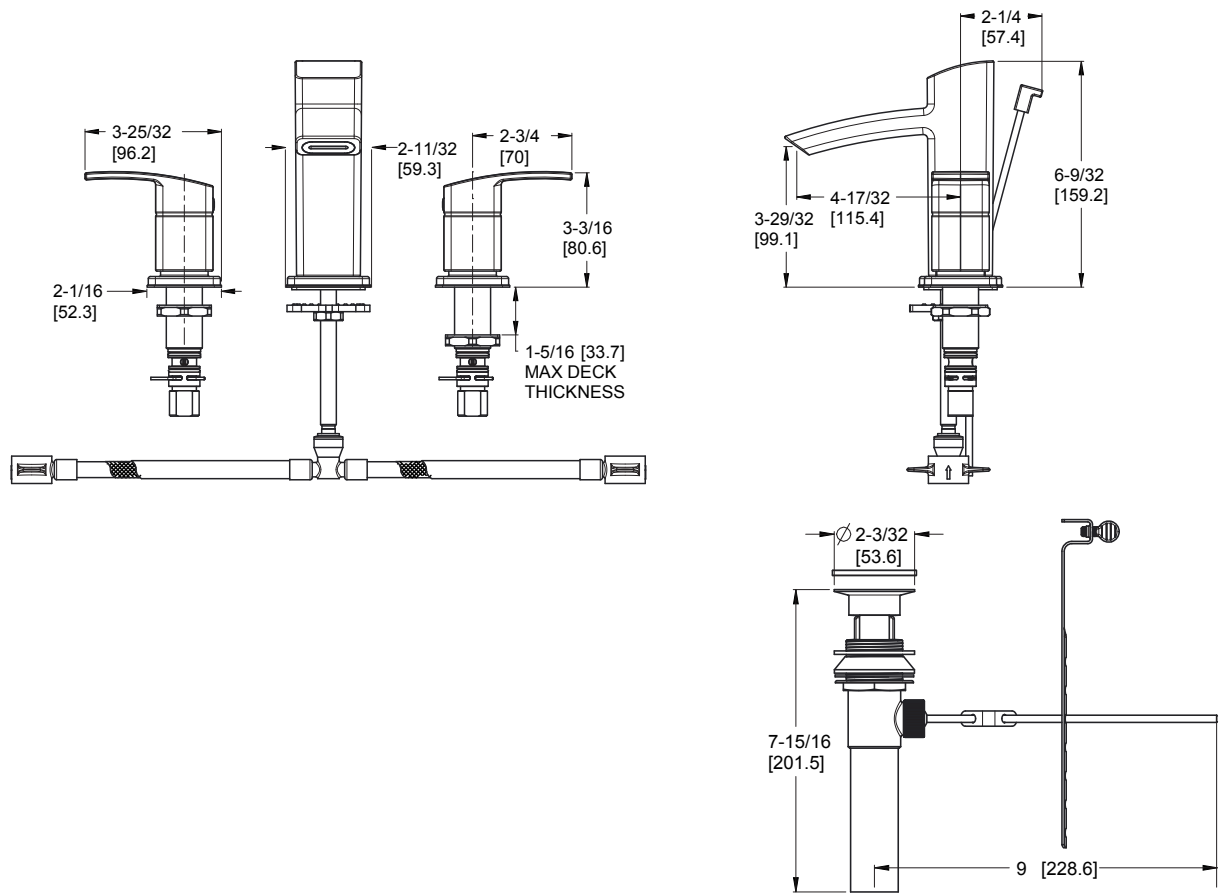

#### Features

- 1.2 GPM Flow Rate
- All Metal Construction
- 3-Hole Installation
- Metal Pop-Up
- Pforever Seal Ceramic Disc Valves
- Pforever Warranty®

- 3-Hole Installation
- All Metal Construction
- Pforever Seal

### Dimensions

Ø1 Min to Ø1-1/2 Max. Deck Hole Openings

Metal Pop-Up