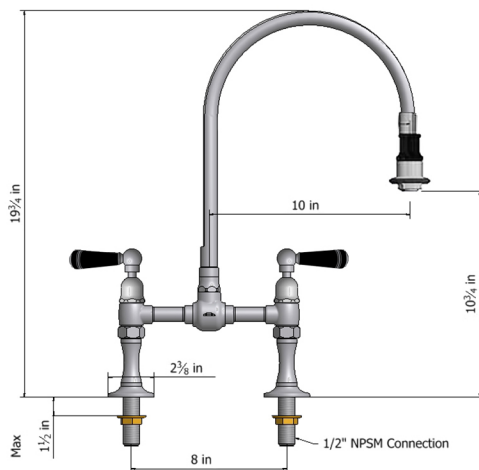

Deck Mount Pull-Off Spray with 10" Swivel Spout with Black Ceramic Lever

Model #: 1015-B-

FEATURES:

- 10" Pull-off spray swivel spout
- Patented pull off spray design
- Push/pull spray head diverts from stream to spray
- Silicone nozzles for easy cleaning
- Plastic coated stainless steel hose for easy cleaning
- Built in air gap
- Lifetime quarter turn ceramic cartridge
- Requires standard 1 3/8" - 1 5/8" faucet hole

AVAILABLE FINISHES:

Polished Stainless (PSS) Brushed Stainless (BSS)

SPECIFICATION DRAWING:

AVAILABLE HANDLES: