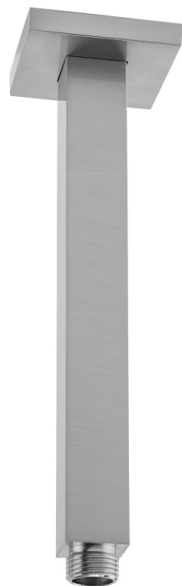

12" Square Drop Ceiling Showerarm

Model #: 8079-

FEATURES:

- Brass drop ceiling square showerarms with 2 1/2" sliding square escutcheon
- 1/2" Male IPS x 1/2" male NPT
- 12" length
- Ideal for all sizes of square rainheads

AVAILABLE FINISHES:

Polished Chrome (PCH)	Satin Chrome (SC)	Bronze Umber (BU)
Satin Nickel (SN)	Pewter (PEW)	Caramel Bronze (CB)
Polished Nickel (PN)	Antique Brass (AB)	Antique Copper (ACU)
Oil-Rubbed Bronze (ORB)	Polished Brass (PB)	Polished Copper (PCU)
Vintage Bronze (VB)	Satin Brass (SB)	Rose Gold (RG)
Matte Black (MBK)	Satin Gold (SG)	Polished Gold (PG)
Black Nickel (BKN)	Bombay Gold (BG)	Jewelers Gold (JG)
Europa Bronze (EB)	White (WH)	Sedona Beige (SDB)
Tristan Brass (TB)		