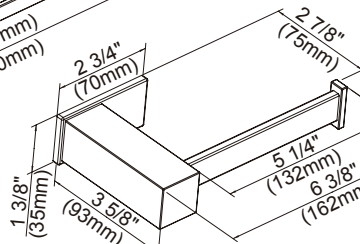

SPECIFICATIONS

SIRIUS™ BATH ACCESSORY COLLECTION

Description

- Matches Sirius™ collection
- Mounting hardware provided
- Sirius™ 18" and 24" Glass Shelves are constructed with tempered glass
- Sirius™ Wall Mount Toilet Brush is constructed with frosted glass cup and metal brush handle with synthetic bristles
- The glass shelves can hold a maximum weight of 22 lbs

D446133 - 24" Double Towel Bar

D446134 - 18" Glass Shelf
D446135 - 24" Glass Shelf

18", 24" - Glass Shelf

24" Double Towel Bar

18", 24" - Towel Bar

Paper Holder

D446136 - Dual Function - Paper Holder or Towel Bar