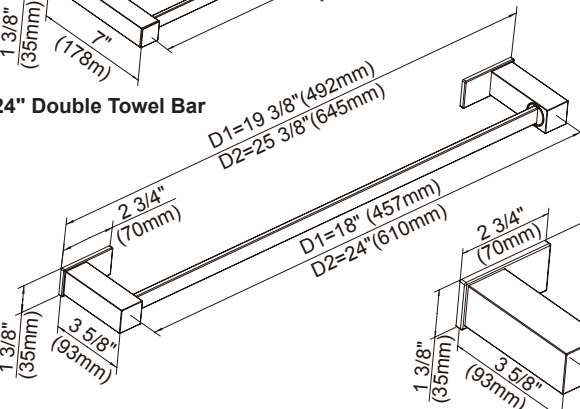

SPECIFICATIONS

SIRIUS™ BATH ACCESSORY COLLECTION

Description

- Matches Sirius™ collection
- Mounting hardware provided
- Sirius™ 18" and 24" Glass Shelves are constructed with tempered glass
- Sirius™ Wall Mount Toilet Brush is constructed with frosted glass cup and metal brush handle with synthetic bristles
- The glass shelves can hold a maximum weight of 22 lbs

D446133 - 24" Double Towel Bar

D446134 - 18" Glass Shelf
D446135 - 24" Glass Shelf

18", 24" - Glass Shelf

24" Double Towel Bar

18", 24" - Towel Bar

Paper Holder

D446136 - Dual Function - Paper Holder or Towel Bar