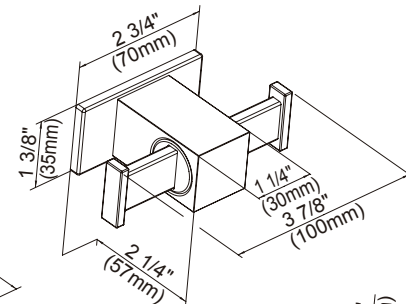

Double Robe Hook