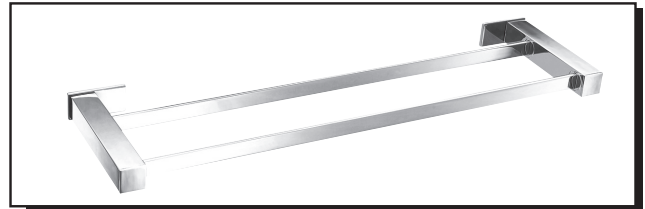

SPECIFICATIONS

SIRIUS™ BATH ACCESSORY COLLECTION

Description

- Matches Sirius™ collection
- Mounting hardware provided
- Sirius™ 18" and 24" Glass Shelves are constructed with tempered glass
- Sirius™ Wall Mount Toilet Brush is constructed with frosted glass cup and metal brush handle with synthetic bristles
- The glass shelves can hold a maximum weight of 22 lbs

Warranty

Danze products are covered by a manufacturer's limited "lifetime" warranty on finish and manufacturing defects.

Available Finishes

- Chrome
- Brushed Nickel (BN)

D446131 - 18" Towel Bar
D446132 - 24" Towel Bar

D446133 - 24" Double Towel Bar

D446134 - 18" Glass Shelf
D446135 - 24" Glass Shelf

18", 24" - Glass Shelf

24" Double Towel Bar

18", 24" - Towel Bar

Paper Holder

D446136 - Dual Function - Paper Holder or Towel Bar