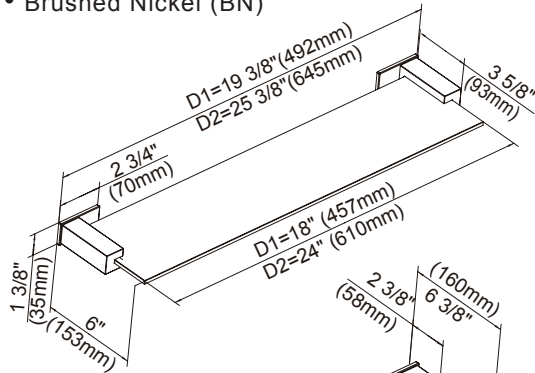

SPECIFICATIONS

SIRIUS™ BATH ACCESSORY COLLECTION

Description

- Matches Sirius™ collection
- Mounting hardware provided
- Sirius™ 18" and 24" Glass Shelves are constructed with tempered glass
- Sirius™ Wall Mount Toilet Brush is constructed with frosted glass cup and metal brush handle with synthetic bristles
- The glass shelves can hold a maximum weight of 22 lbs

D446133 - 24" Double Towel Bar

D446134 - 18" Glass Shelf
D446135 - 24" Glass Shelf

18", 24" - Glass Shelf

24" Double Towel Bar

18", 24" - Towel Bar

Paper Holder

D446136 - Dual Function - Paper Holder or Towel Bar