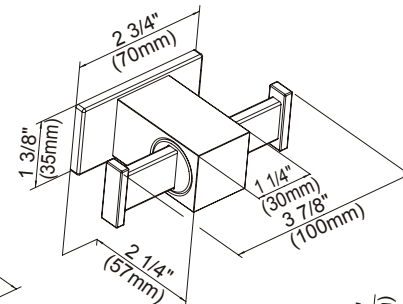

Double Robe Hook