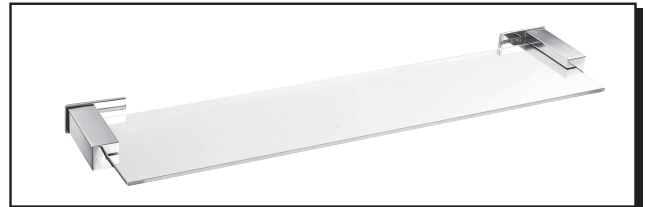

SPECIFICATIONS

SIRIUS™ BATH ACCESSORY COLLECTION

Description

- Matches Sirius™ collection
- Mounting hardware provided
- Sirius™ 18" and 24" Glass Shelves are constructed with tempered glass
- Sirius™ Wall Mount Toilet Brush is constructed with frosted glass cup and metal brush handle with synthetic bristles
- The glass shelves can hold a maximum weight of 22 lbs

Warranty

Danze products are covered by a manufacturer's limited "lifetime" warranty on finish and manufacturing defects.

Available Finishes

- Chrome
- Brushed Nickel (BN)

D446131 - 18" Towel Bar
D446132 - 24" Towel Bar

D446133 - 24" Double Towel Bar

D446134 - 18" Glass Shelf
D446135 - 24" Glass Shelf

18", 24" - Glass Shelf

24" Double Towel Bar

18", 24" - Towel Bar

Paper Holder

D446136 - Dual Function - Paper Holder or Towel Bar