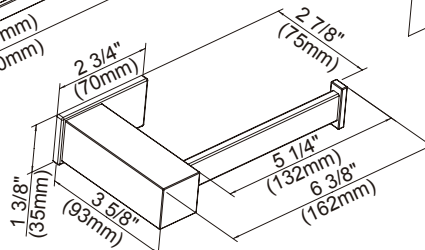

SPECIFICATIONS

SIRIUS™ BATH ACCESSORY COLLECTION

Description

- Matches Sirius™ collection
- Mounting hardware provided
- Sirius™ 18" and 24" Glass Shelves are constructed with tempered glass
- Sirius™ Wall Mount Toilet Brush is constructed with frosted glass cup and metal brush handle with synthetic bristles
- The glass shelves can hold a maximum weight of 22 lbs

D446133 - 24" Double Towel Bar

D446134 - 18" Glass Shelf
D446135 - 24" Glass Shelf

18", 24" - Glass Shelf

24" Double Towel Bar

18", 24" - Towel Bar

Paper Holder

D446136 - Dual Function - Paper Holder or Towel Bar