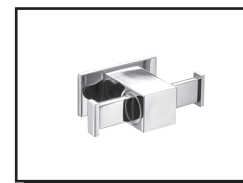

SPECIFICATIONS

SIRIUS™ BATH ACCESSORY COLLECTION

Description

- Matches Sirius™ collection
- Mounting hardware provided
- Sirius™ 18" and 24" Glass Shelves are constructed with tempered glass
- Sirius™ Wall Mount Toilet Brush is constructed with frosted glass cup and metal brush handle with synthetic bristles
- The glass shelves can hold a maximum weight of 22 lbs

D446133 - 24" Double Towel Bar

D446134 - 18" Glass Shelf
D446135 - 24" Glass Shelf

18", 24" - Glass Shelf

24" Double Towel Bar

18", 24" - Towel Bar

Paper Holder

D446136 - Dual Function - Paper Holder or Towel Bar