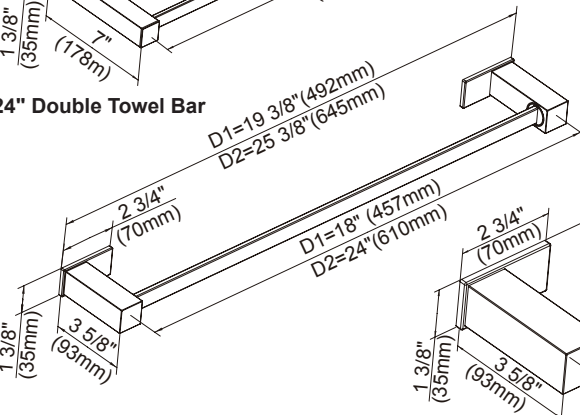

SPECIFICATIONS

SIRIUS™ BATH ACCESSORY COLLECTION

Description

- Matches Sirius™ collection
- Mounting hardware provided
- Sirius™ 18" and 24" Glass Shelves are constructed with tempered glass
- Sirius™ Wall Mount Toilet Brush is constructed with frosted glass cup and metal brush handle with synthetic bristles
- The glass shelves can hold a maximum weight of 22 lbs

D446133 - 24" Double Towel Bar

D446134 - 18" Glass Shelf
D446135 - 24" Glass Shelf

18", 24" - Glass Shelf

24" Double Towel Bar

18", 24" - Towel Bar

Paper Holder

D446136 - Dual Function - Paper Holder or Towel Bar