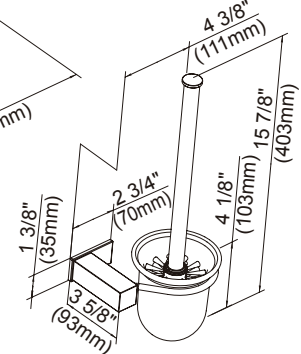

Toilet Brush

Submittal Information:

Job Name: _____

Location: _____

Contractor: _____

Contact #: _____