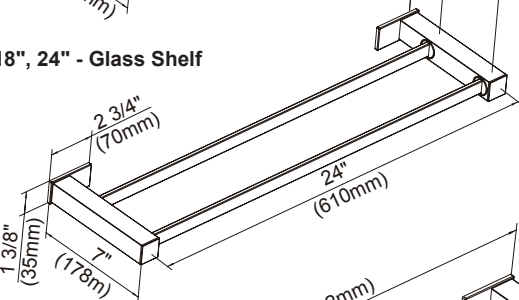

SPECIFICATIONS

SIRIUS™ BATH ACCESSORY COLLECTION

Description

- Matches Sirius™ collection
- Mounting hardware provided
- Sirius™ 18" and 24" Glass Shelves are constructed with tempered glass
- Sirius™ Wall Mount Toilet Brush is constructed with frosted glass cup and metal brush handle with synthetic bristles
- The glass shelves can hold a maximum weight of 22 lbs

D446133 - 24" Double Towel Bar

D446134 - 18" Glass Shelf
D446135 - 24" Glass Shelf

18", 24" - Glass Shelf

24" Double Towel Bar

18", 24" - Towel Bar

Paper Holder

D446136 - Dual Function - Paper Holder or Towel Bar