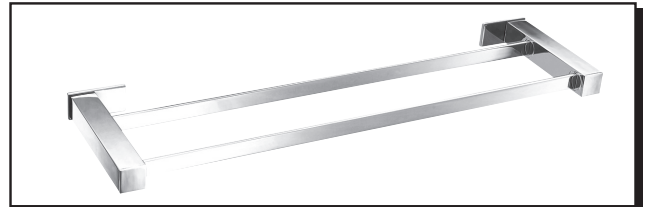

SPECIFICATIONS

SIRIUS™ BATH ACCESSORY COLLECTION

Description

- Matches Sirius™ collection
- Mounting hardware provided
- Sirius™ 18" and 24" Glass Shelves are constructed with tempered glass
- Sirius™ Wall Mount Toilet Brush is constructed with frosted glass cup and metal brush handle with synthetic bristles
- The glass shelves can hold a maximum weight of 22 lbs

Warranty

Danze products are covered by a manufacturer's limited "lifetime" warranty on finish and manufacturing defects.

Available Finishes

- Chrome
- Brushed Nickel (BN)

D446131 - 18" Towel Bar
D446132 - 24" Towel Bar

D446133 - 24" Double Towel Bar

D446134 - 18" Glass Shelf
D446135 - 24" Glass Shelf

18", 24" - Glass Shelf

24" Double Towel Bar

18", 24" - Towel Bar

Paper Holder

D446136 - Dual Function - Paper Holder or Towel Bar