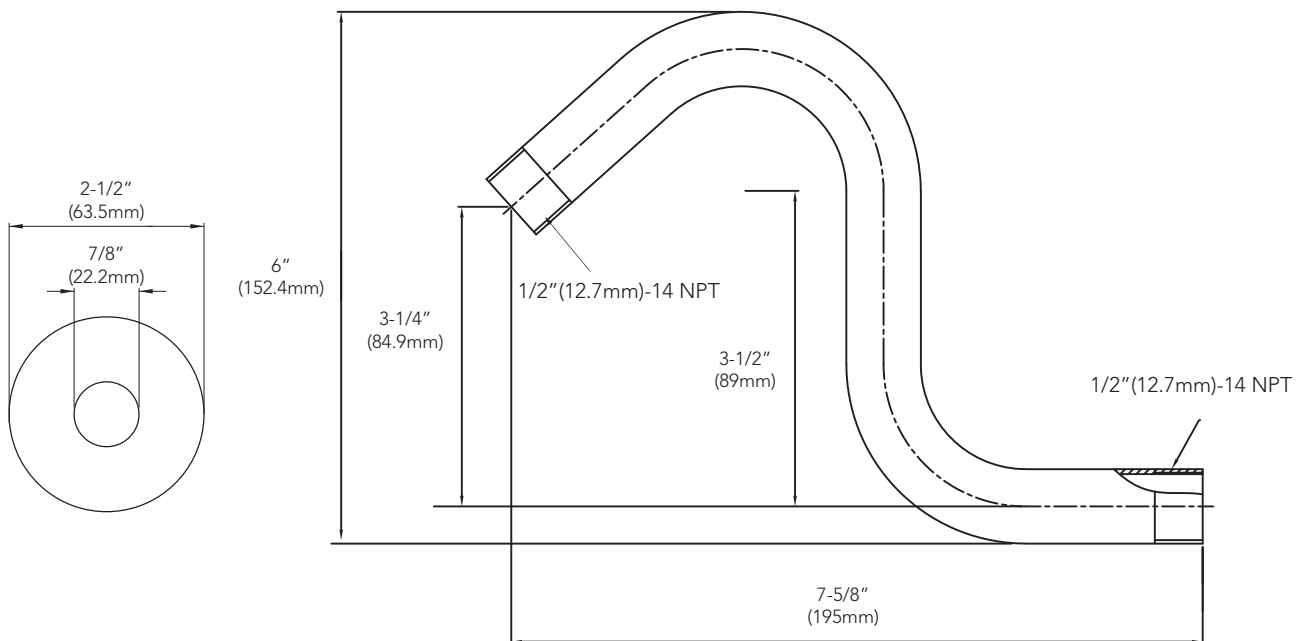

Product Specifications

Warranty and Codes

This product comes complete with installation, operating, care and maintenance instructions. This PROFLO product carries a 1-year limited warranty.