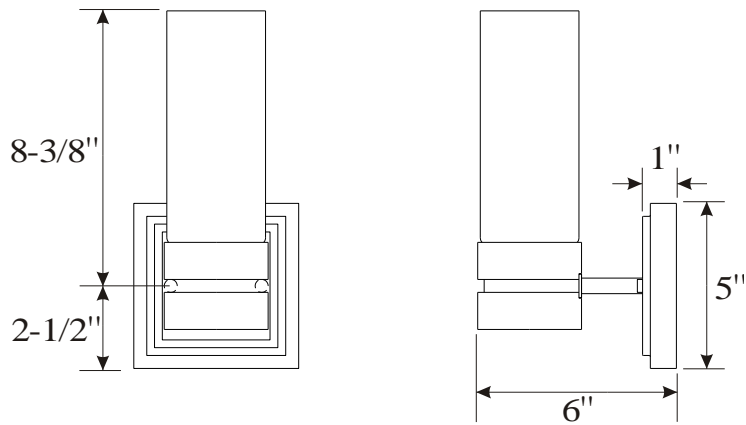

PHVL2101BN/PN/PC
PHVL2101LBN/PN/PC