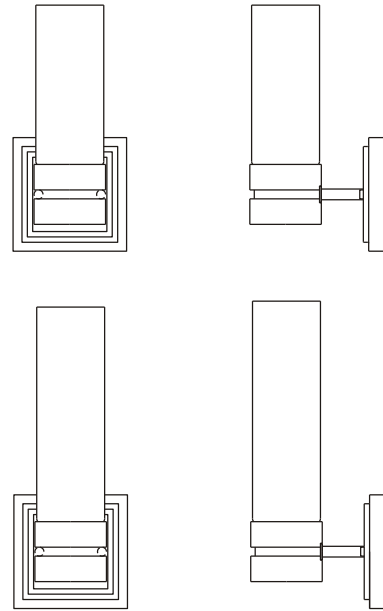

PARK HARBOR™

Como Vanity Light

PHVL2101BN/PN/PC
PHVL2101LBN/PN/PC

- 1-Light Vanity Light in Brushed Nickel, Polished Nickel or Polished Chrome
- No special tools needed for assembly
- Mount in up position
- Wattage:
 - PHVL2101BN/PN/PC: Uses one 60W Medium base lamp (Included)
 - PHVL2101LBN/PN/PC: Uses one 60W Medium base lamp (Included)

See dimensional drawing on back.

© 2017 Ferguson Enterprises, Inc. 00000 06/2017

PARKHARBORLIGHTING.COM

PHVL2101BN/PN/PC
PHVL2101LBN/PN/PC