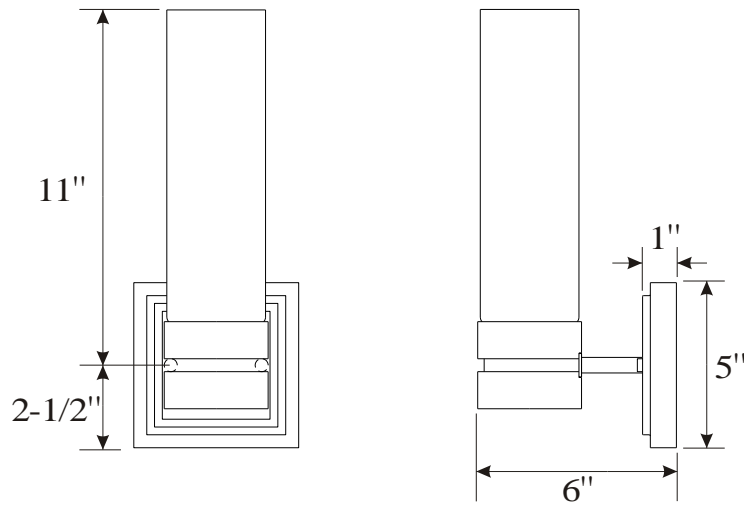

PARK HARBOR™

Como Vanity Light

PHVL2101BN/PN/PC
PHVL2101LBN/PN/PC

- 1-Light Vanity Light in Brushed Nickel, Polished Nickel or Polished Chrome
- No special tools needed for assembly
- Mount in up position
- Wattage:
 - PHVL2101BN/PN/PC: Uses one 60W Medium base lamp (Included)
 - PHVL2101LBN/PN/PC: Uses one 60W Medium base lamp (Included)

See dimensional drawing on back.

© 2017 Ferguson Enterprises, Inc. 00000 06/2017

PARKHARBORLIGHTING.COM

PHVL2101BN/PN/PC
PHVL2101LBN/PN/PC