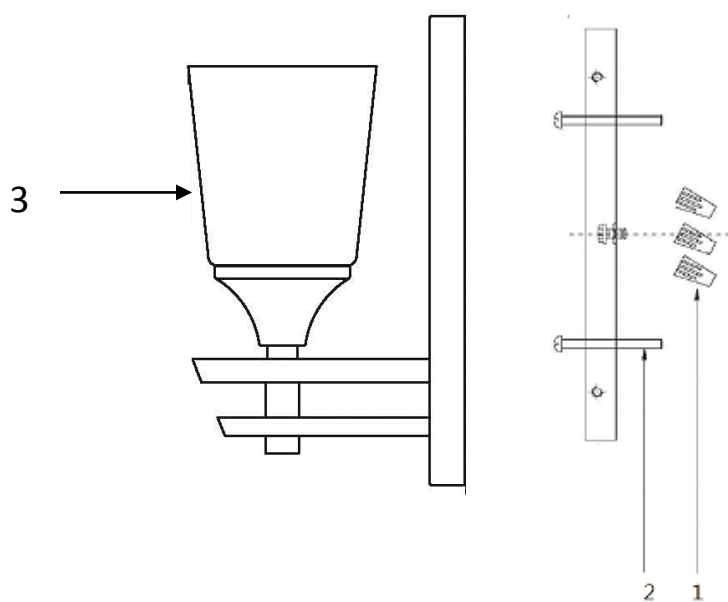

PARK HARBOR™

PHVL2231/2232/2233 PC

100

McBryde Parts Breakdown

No.	Part Name	Spanish	French	Part No.
1	Wire connectors (3pcs)	Conector de cable (3pcs)	Capuchon de connexion (3pcs)	PHSP2232HDWRWY
2	Screw (2pcs)	Tornillo (2pcs)	Vis (2pcs)	
3	Glass (1pc)	Vidrio (1pc)	Verre (1pc)	PHSP223GLSSWTY