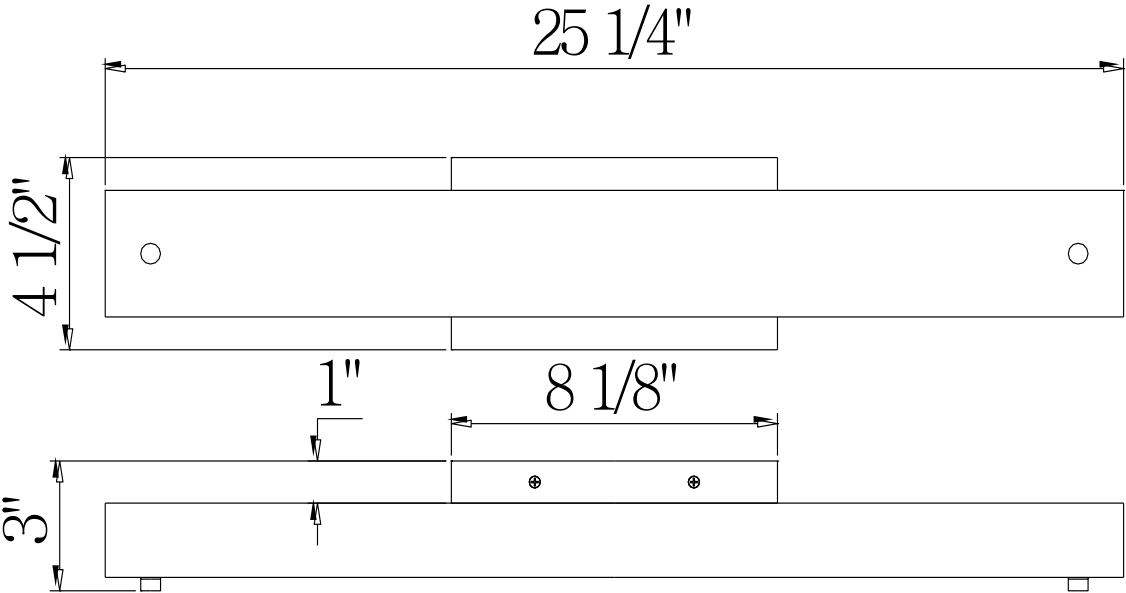

PARK HARBOR™

PHVL2272LEDPC
PHVL2272LEDBN