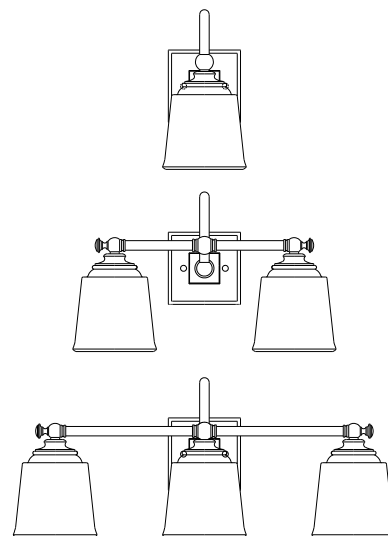

PARK HARBOR™

Antonia Vanity Light

PHVL3011BRZ/BN/PC/PN
PHVL3012BRZ/BN/PC/PN
PHVL3013BRZ/BN/PC/PN

- 1, 2 or 3-Light Vanity Light in Plated Oxidized Bronze, Brushed Nickel, Chrome or Polished Nickel
- No special tools needed for assembly
- Mount in up or down position
- Wattage:
 - PHVL3011BRZ/BN/PC/PN: Uses one 100W medium base lamp max
 - PHVL3012BRZ/BN/PC/PN: Uses two 100W medium base lamps max
 - PHVL3013BRZ/BN/PC/PN: Uses three 100W medium base lamps max