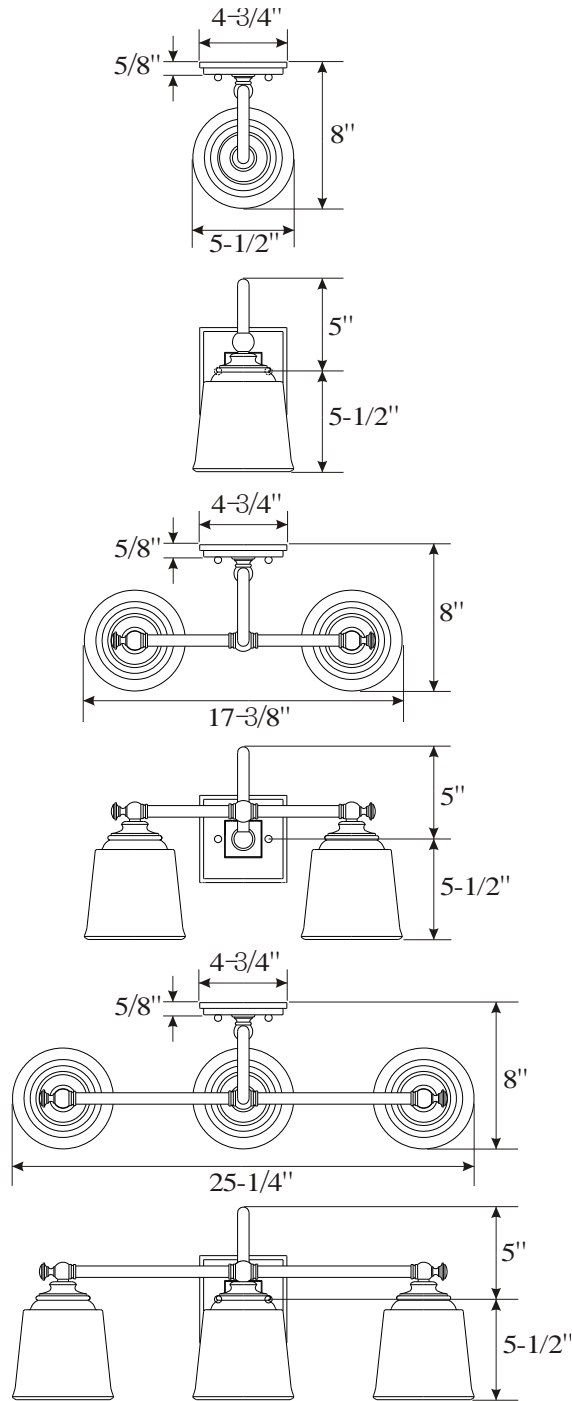

PARK HARBOR™

Antonia Vanity Light

PHVL3011BRZ/BN/PC/PN
PHVL3012BRZ/BN/PC/PN
PHVL3013BRZ/BN/PC/PN

- 1, 2 or 3-Light Vanity Light in Plated Oxidized Bronze, Brushed Nickel, Chrome or Polished Nickel
- No special tools needed for assembly
- Mount in up or down position
- Wattage:
 - PHVL3011BRZ/BN/PC/PN: Uses one 100W medium base lamp max
 - PHVL3012BRZ/BN/PC/PN: Uses two 100W medium base lamps max
 - PHVL3013BRZ/BN/PC/PN: Uses three 100W medium base lamps max

See dimensional drawing on back.

© 2017 Ferguson Enterprises, Inc. 00000 06/2017

PARKHARBORLIGHTING.COM

PHVL3011BRZ/BN/PC/PN
 PHVL3012BRZ/BN/PC/PN
 PHVL3013BRZ/BN/PC/PN