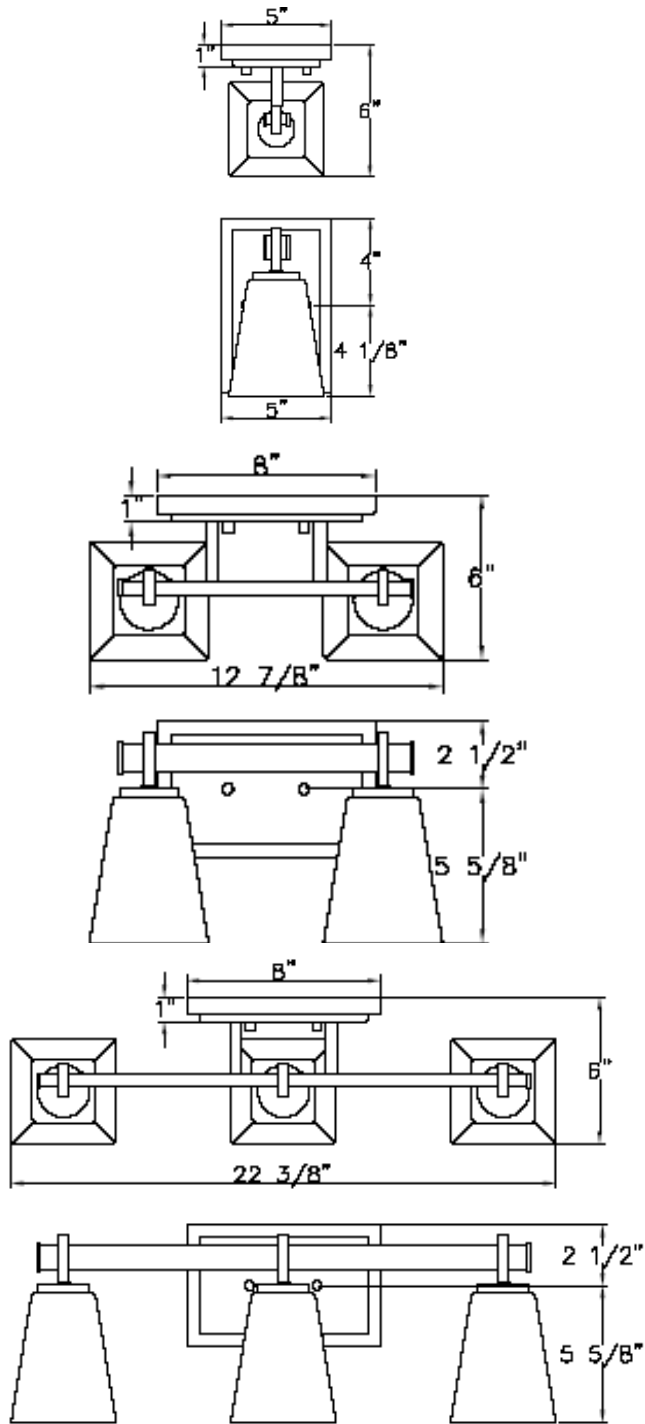

PARK HARBOR™

Hoxton Vanity Light

PHVL2141BRZ/BN/PC
PHVL2142BRZ/BN/PC
PHVL2143BRZ/BN/PC

- 1, 2 or 3-Light Vanity Light in Plated Oxidized Bronze, Brushed Nickel or Polished Chrome
- No special tools needed for assembly
- Mount in up or down position
- Wattage:
 - PHVL2141BRZ/BN/PC: Uses one 100W medium base lamp max
 - PHVL2142BRZ/BN/PC: Uses two 100W medium base lamps max
 - PHVL2143BRZ/BN/PC: Uses three 100W medium base lamps max

See dimensional drawing on back.

© 2017 Ferguson Enterprises, Inc. 00000 06/2017

PARKHARBORLIGHTING.COM

PHVL2141BRZ/BN/PC
 PHVL2142BRZ/BN/PC
 PHVL2143BRZ/BN/PC