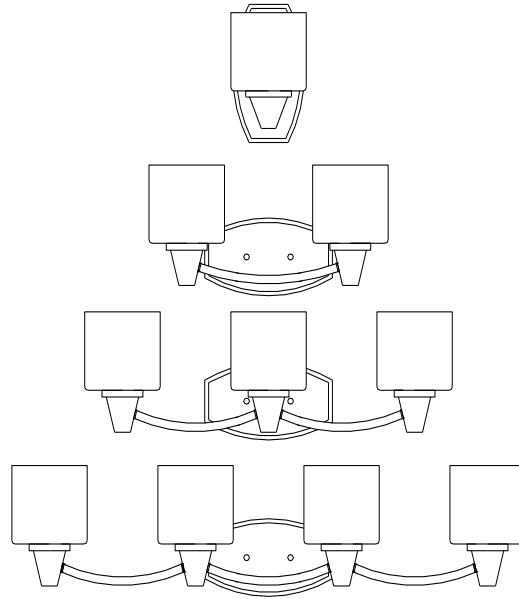

# PARK HARBOR™

Eastover  
Vanity Light

PHVL2261PC

PHVL2262PC

PHVL2263PC

PHVL2264PC

- 1,2,3, or 4- Vanity Light Bath in Polished Chrome
- Mount in up or down position
- No special tools needed for assembly
- Wattage
  - PHVL2261PC: Uses one 100w medium base lamp max
  - PHVL2262PC: Uses two 100w medium base lamp max
  - PHVL2263PC: Uses three 100w medium base lamp max
  - PHVL2264PC: Uses four 100w medium base lamp max

## PHVL2261PC

## PHVL2262PC

PARK HARBOR™

PHVL2263PC

PHVL2264PC