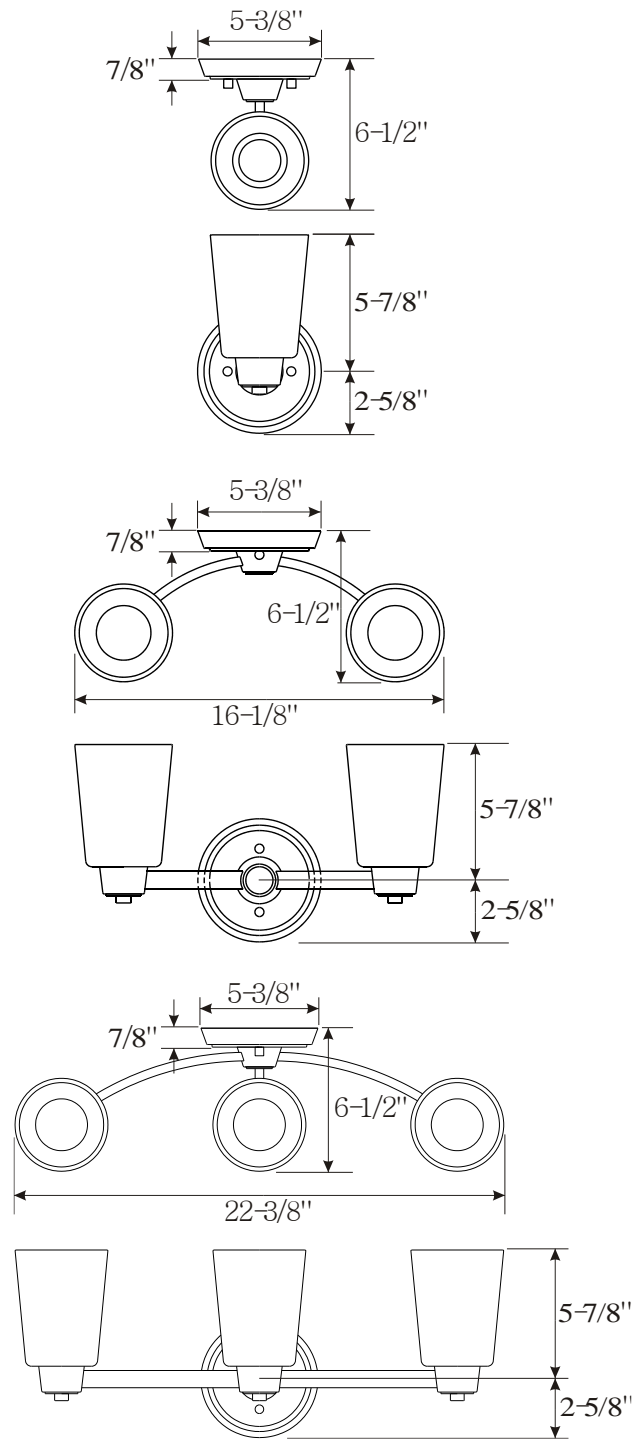

## Windsor Gate Vanity Light

PHVL2001BN/ORB/PC  
PHVL2002BN/ORB/PC  
PHVL2003BN/ORB/PC

- 1, 2 or 3-Light Vanity Light in Brushed Nickel, Oil Rubbed Bronze or Polished Chrome
- No special tools needed for assembly
- Mount in up or down position
- Wattage:
  - PHVL2001BN/ORB/PC: Uses one 100W medium base lamp max
  - PHVL2002BN/ORB/PC: Uses two 100W medium base lamps max
  - PHVL2003BN/ORB/PC: Uses three 100W medium base lamps max

See dimensional drawing on back.

© 2017 Ferguson Enterprises, Inc. 00000 06/2017

PARKHARBORLIGHTING.COM

PHVL2001BN/ORB/PC

PHVL2002BN/ORB/PC

PHVL2003BN/ORB/PC