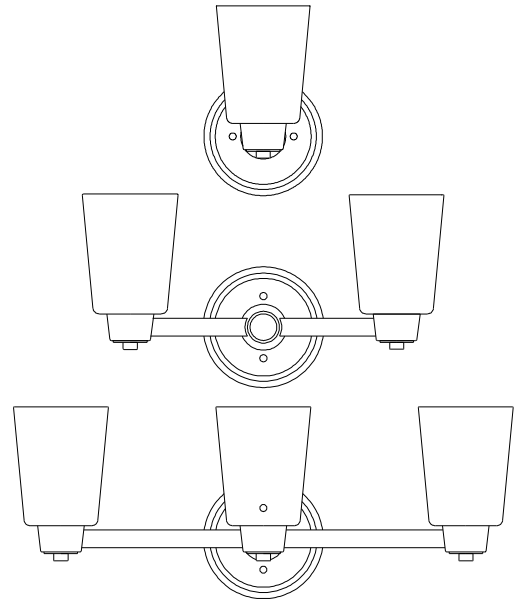

## Windsor Gate Vanity Light

PHVL2001BN/ORB/PC  
PHVL2002BN/ORB/PC  
PHVL2003BN/ORB/PC

- 1, 2 or 3-Light Vanity Light in Brushed Nickel, Oil Rubbed Bronze or Polished Chrome
- No special tools needed for assembly
- Mount in up or down position
- Wattage:
  - PHVL2001BN/ORB/PC: Uses one 100W medium base lamp max
  - PHVL2002BN/ORB/PC: Uses two 100W medium base lamps max
  - PHVL2003BN/ORB/PC: Uses three 100W medium base lamps max