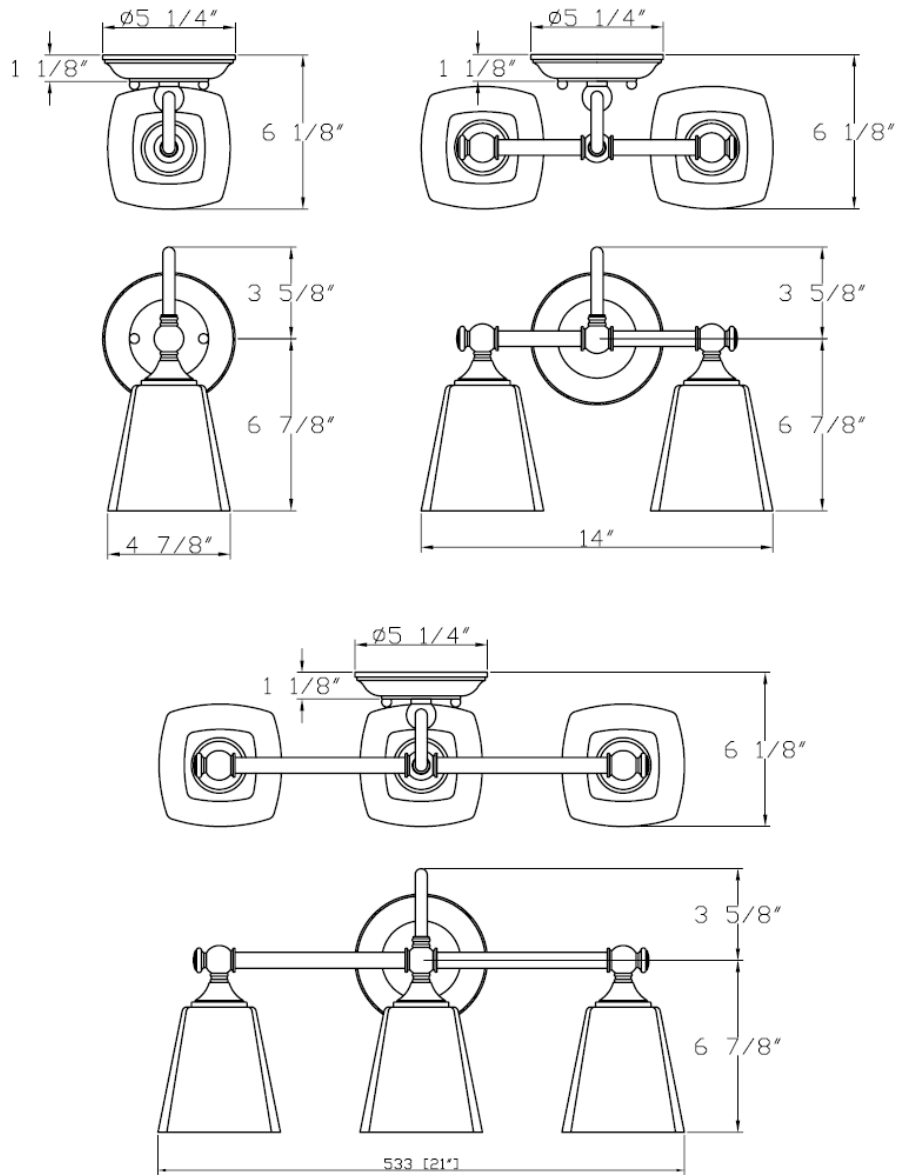

PARK HARBOR™

Matina Vanity Light

PHVL2061BN/PN/PC
PHVL2062BN/PN/PC
PHVL2063BN/PN/PC

- 1, 2 or 3-Light Vanity Light in Brushed Nickel, Polished Nickel or Polished Chrome
- No special tools needed for assembly
- Mount in up or down position
- Wattage:
 - PHVL2061BN/PN/PC: Uses one 100W medium base lamp max
 - PHVL2062BN/PN/PC: Uses two 100W medium base lamps max
 - PHVL2063BN/PN/PC: Uses three 100W medium base lamps max

See dimensional drawing on back.

© 2017 Ferguson Enterprises, Inc. 00000 06/2017

PARKHARBORLIGHTING.COM

PHVL2061BN/PN/PC
 PHVL2062BN/PN/PC
 PHVL2063BN/PN/PC