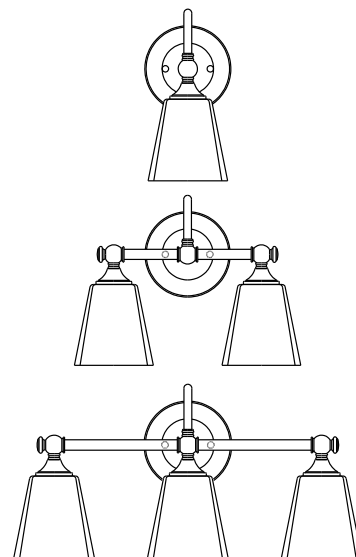

PARK HARBOR™

Matina Vanity Light

PHVL2061BN/PN/PC
PHVL2062BN/PN/PC
PHVL2063BN/PN/PC

- 1, 2 or 3-Light Vanity Light in Brushed Nickel, Polished Nickel or Polished Chrome
- No special tools needed for assembly
- Mount in up or down position
- Wattage:
 - PHVL2061BN/PN/PC: Uses one 100W medium base lamp max
 - PHVL2062BN/PN/PC: Uses two 100W medium base lamps max
 - PHVL2063BN/PN/PC: Uses three 100W medium base lamps max

See dimensional drawing on back.

© 2017 Ferguson Enterprises, Inc. 00000 06/2017

PARKHARBORLIGHTING.COM

PHVL2061BN/PN/PC
 PHVL2062BN/PN/PC
 PHVL2063BN/PN/PC