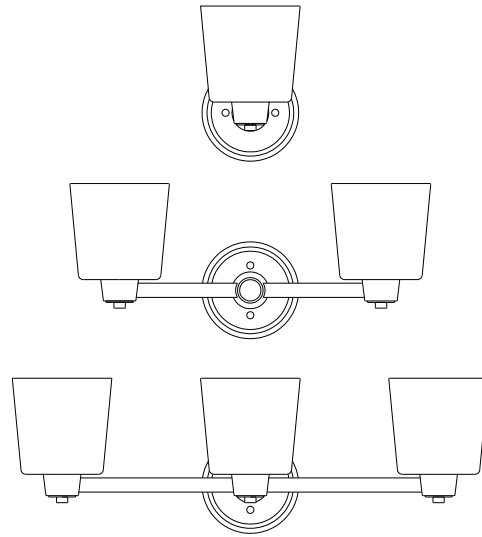

PARK HARBOR™

Windsor Gate Vanity Light

PHVL3001BN/PC
PHVL3002BN/PC
PHVL3003BN/PC

- 1, 2 or 3-Light Vanity Light in Brushed Nickel or Polished Chrome
- No special tools needed for assembly
- Mount in up or down position
- Wattage:
 - PHVL3001BN/PC: Uses one 100W medium base lamp max
 - PHVL3002BN/PC: Uses two 100W medium base lamps max
 - PHVL3003BN/PC: Uses three 100W medium base lamps max