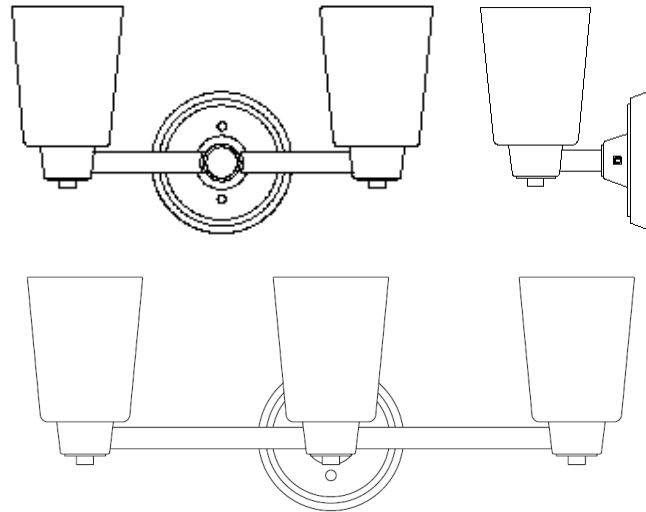

PARK HARBOR™

PHVL2001/2002/2003PC/ORB

Windsor Gate Parts Breakdown

No.	Part Name	Spanish	French	Part No.
1	Wire connector (2pcs)	Conector de cable (2pcs)	Capuchon de connexion (2pcs)	PHSP200HDWRBNWTY PHSP200HDWRORBWTY PHSP200HDWRPCWTY
2	Screw (2pcs)	Tornillo (2pcs)	Vis (2pcs)	
3	Screw (1pc)	Tornillo (2pcs)	Vis (2pcs)	
4	Mounting bar (1pc)	Barra de montaje (1pc)	Barrette de fixation (1pc)	
5	Ground screw (1pc)	Tornillo a tierra (1pc)	Vis de borne de terre (1pc)	
6	Finial (2pcs)	Remate (2pcs)	Faiteau (2pcs)	
6	Finial (1pc)	Remate (1pc)	Faiteau (1pc)	PHSPRNUT3ORBWTY PHSPRNUT3BN1WTY PHSP200NUTWTY
7	Glass (1,2 or 3 pcs)	Vidrio (1,2 or 3 pcs)	Verre (1,2 or 3 pcs)	PHSP200GLSWTY