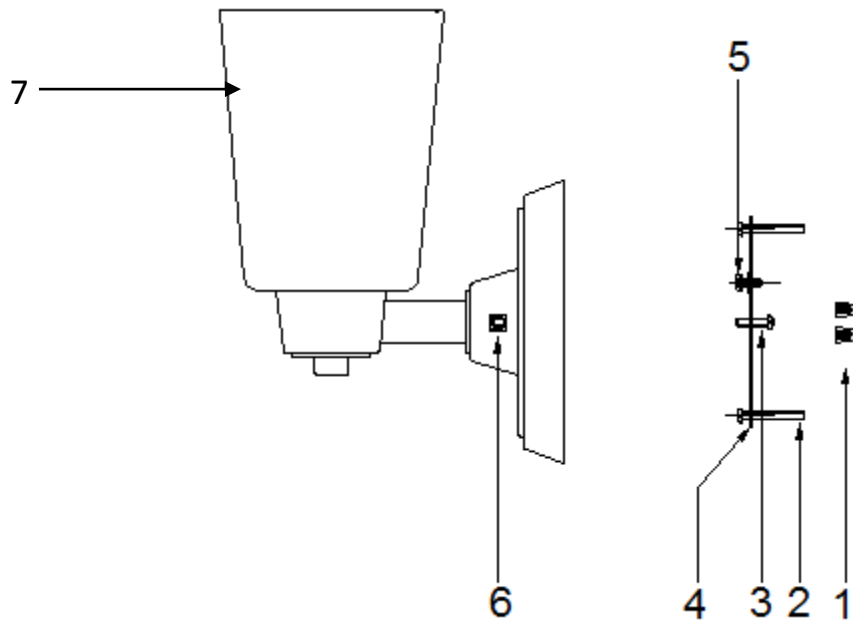

PARK HARBOR™

PHVL2001/2002/2003PC/ORB

Windsor Gate Parts Breakdown

No.	Part Name	Spanish	French	Part No.
1	Wire connector (2pcs)	Conector de cable (2pcs)	Capuchon de connexion (2pcs)	PHSP200HDWRBNWTY PHSP200HDWRORBWTY PHSP200HDWRPCWTY
2	Screw (2pcs)	Tornillo (2pcs)	Vis (2pcs)	
3	Screw (1pc)	Tornillo (2pcs)	Vis (2pcs)	
4	Mounting bar (1pc)	Barra de montaje (1pc)	Barrette de fixation (1pc)	
5	Ground screw (1pc)	Tornillo a tierra (1pc)	Vis de borne de terre (1pc)	
6	Finial (2pcs)	Remate (2pcs)	Faiteau (2pcs)	
6	Finial (1pc)	Remate (1pc)	Faiteau (1pc)	PHSPRNUT3ORBWTY PHSPRNUT3BN1WTY PHSP200NUTWTY
7	Glass (1,2 or 3 pcs)	Vidrio (1,2 or 3 pcs)	Verre (1,2 or 3 pcs)	PHSP200GLSWTY