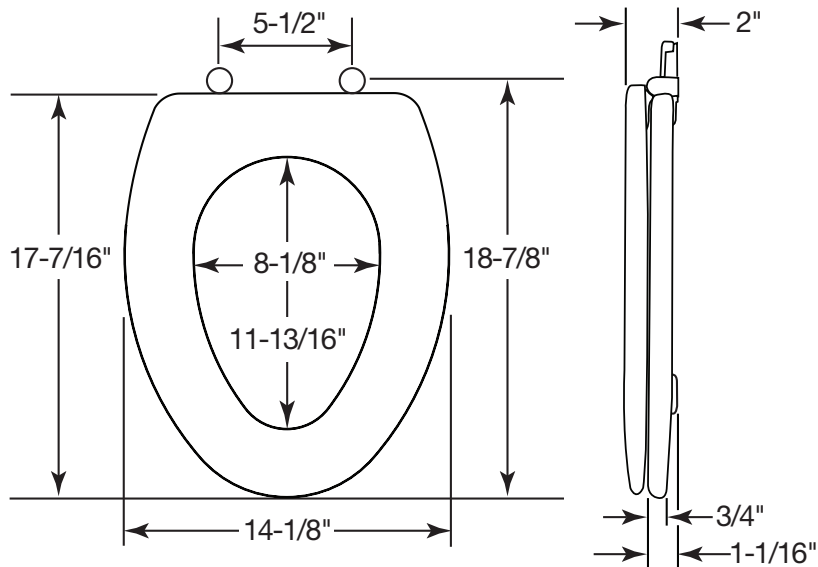

## Model Numbers

PFTSWEC2000AWH

Elongated wood toilet seat with easy clean