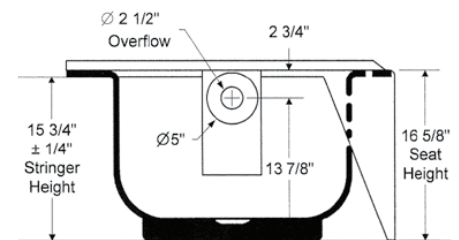

Soaking Tub 60" x 30"

Product Features

- Enameled steel bathtub
- 60" x 30" x 16-5/8"
- Full length tile flange
- 35 degree lumbar support
- Standard rough-in
- High gloss, stain resistant porcelain finish
- Non-skid bottom surface
- Available in white, bone, and biscuit
- Weight: 74lbs

PFB15CDRWH

Available Colors

- White
- Biscuit
- Bone

Model Numbers

- PFB15CDR** 60" x 30" x 16-5/8" bathtub - RH
PFB15CDL 60" x 30" x 16-5/8" bathtub - LH

Warranty and Codes

This product comes complete with installation, operating, care and maintenance instructions. All PROFLO fixtures carry a 1-year limited warranty. In an effort to continually improve our products, we will make design changes form time to time. We reserve the right to ship newly designed product to fill any order unless we agree in writing to do otherwise.