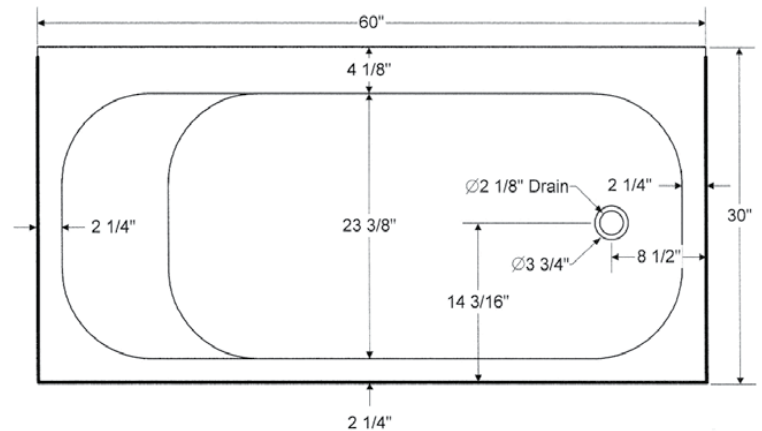

Soaking Tub 60" x 30"

Product Features

- Enameled steel bathtub
- 60" x 30" x 16-5/8"
- Full length tile flange
- 35 degree lumbar support
- Standard rough-in
- High gloss, stain resistant porcelain finish
- Non-skid bottom surface
- Available in white, bone, and biscuit
- Weight: 74lbs

PFB15CDRWH

Available Colors

- White
- Biscuit
- Bone

Model Numbers

- PFB15CDR** 60" x 30" x 16-5/8" bathtub - RH
PFB15CDL 60" x 30" x 16-5/8" bathtub - LH

Warranty and Codes

This product comes complete with installation, operating, care and maintenance instructions. All PROFLO fixtures carry a 1-year limited warranty. In an effort to continually improve our products, we will make design changes form time to time. We reserve the right to ship newly designed product to fill any order unless we agree in writing to do otherwise.