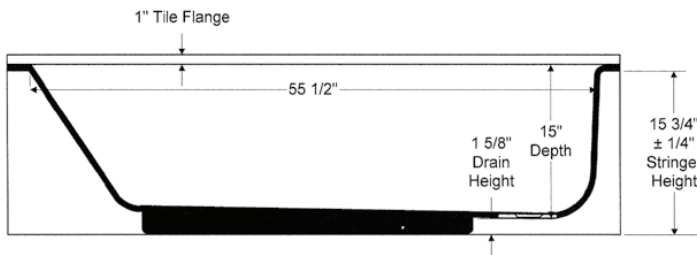

Soaking Tub 60" x 30"

Product Features

- Enameled steel bathtub
- 60" x 30" x 16-5/8"
- Full length tile flange
- 35 degree lumbar support
- Standard rough-in
- High gloss, stain resistant porcelain finish
- Non-skid bottom surface
- Available in white, bone, and biscuit
- Weight: 74lbs

PFB15CDRWH

Available Colors

- White
- Biscuit
- Bone

Model Numbers

- PFB15CDR** 60" x 30" x 16-5/8" bathtub - RH
PFB15CDL 60" x 30" x 16-5/8" bathtub - LH

Warranty and Codes

This product comes complete with installation, operating, care and maintenance instructions. All PROFLO fixtures carry a 1-year limited warranty. In an effort to continually improve our products, we will make design changes form time to time. We reserve the right to ship newly designed product to fill any order unless we agree in writing to do otherwise.